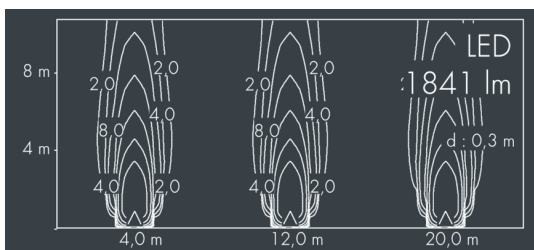

## Uplight 250

8 667 016 019

18 W, 1841 lm, 3000 K warm white,  
narrow beam, adjustable 9°

Customized solutions and modifications are possible: Special RAL, DB or NCS colours as polyester powder coat, luminaires in 2700 K and other colour temperatures and versions for high ambient temperature.

## Specification text

housing of corrosion-resistant die-cast aluminum AlSi12, double polyester powder coated by high-quality and UV-stabilized coating process, Colour: black RAL 7021, all exterior parts are stainless steel, tempered safety glass flush with frame, anti-reflective coating from 1 side, dark screenprint, for loads up to max. 4500 kg (according to IEC / EN 60598-2-13), silicon gasket, cover frame and closure with 6 stainless steel screws, cable gland: M20, connecting terminal: 3 pole, highly efficient anodized rotationally symmetrical reflector, lockable, tilt range: 0-20°, lockable, with tight lock mechanism for pivoting on the container of the light housing, with heatslide mechanism for optimal heat dissipation, 0,8 m cable Ho7RN-F3G1, integral driver (AC), CRI > 80, max 3 SDCM, service life L80/B20 > 50.000 h, Beam angle (FWHM): 9°, luminous flux: 1841 lm, wattage: 18 W, delivered lumens 101 lm/W, protection type IP67, protection class I, impact resistance IK10, dimensions: Ø 250 mm, width 216 mm, weight 6.4 kg

## Specification

Wattage	18 W	Beam angle (FWHM)	9°
Delivered lumens	101 lm/W	Housing colour	black RAL 7021
Light source	LED 3000 K	Protection type	IP67
Color Rendering Index	CRI > 80	Protection class	I
Colour tolerance	max 3 SDCM	Impact resistance	IK10
Lifetime ta 25° C	L80/B20 > 50.000 h	Dimensions	Ø 250 mm, width 216 mm
Control gear	on / off	Weight	6,40 kg
Input voltage AC	220 – 250 V	Max. ambient temperature ta	40°
Voltage protection	2 kV L/N   4 kV L/PE		
Luminaires per B16A / C16A	69 / 81		