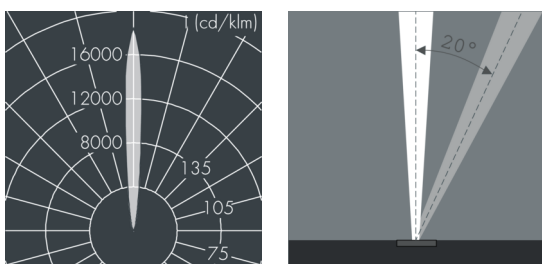

## Uplight 250

8 667 016 019

18 W, 1841 lm, 3000 K warm white,  
narrow beam, adjustable 9°

Customized solutions and modifications are possible: Special RAL, DB or NCS colours as polyester powder coat, luminaires in 2700 K and other colour temperatures and versions for high ambient temperature.

## Specification text

housing of corrosion-resistant die-cast aluminum AlSi12, double polyester powder coated by high-quality and UV-stabilized coating process, Colour: black RAL 7021, all exterior parts are stainless steel, tempered safety glass flush with frame, anti-reflective coating from 1 side, dark screenprint, for loads up to max. 4500 kg (according to IEC / EN 60598-2-13), silicon gasket, cover frame and closure with 6 stainless steel screws, cable gland: M20, connecting terminal: 3 pole, highly efficient anodized rotationally symmetrical reflector, lockable, tilt range: 0-20°, lockable, with tight lock mechanism for pivoting on the container of the light housing, with heatslide mechanism for optimal heat dissipation, 0,8 m cable Ho7RN-F3G1, integral driver (AC), CRI > 80, max 3 SDCM, service life L80/B20 > 50.000 h, Beam angle (FWHM): 9°, luminous flux: 1841 lm, wattage: 18 W, delivered lumens 101 lm/W, protection type IP67, protection class I, impact resistance IK10, dimensions: Ø 250 mm, width 216 mm, weight 6.4 kg

## Specification

Wattage	18 W	Beam angle (FWHM)	9°
Delivered lumens	101 lm/W	Housing colour	black RAL 7021
Light source	LED 3000 K	Protection type	IP67
Color Rendering Index	CRI > 80	Protection class	I
Colour tolerance	max 3 SDCM	Impact resistance	IK10
Lifetime ta 25° C	L80/B20 > 50.000 h	Dimensions	Ø 250 mm, width 216 mm
Control gear	on / off	Weight	6,40 kg
Input voltage AC	220 – 250 V	Max. ambient temperature ta	40°
Voltage protection	2 kV L/N   4 kV L/PE		
Luminaires per B16A / C16A	69 / 81		