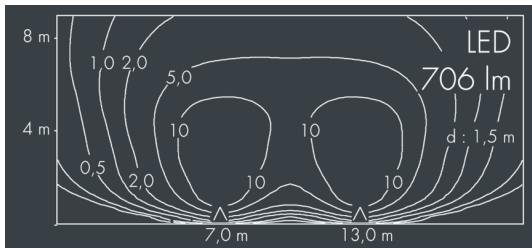

## Uplight 220

8 664 015 209

19 W, 706 lm, 4000 K neutral white, 1-10V,  
wall washer, adjustable optics 25° / 75°

Customized solutions and modifications are possible: Special RAL, DB or NCS colours as polyester powder coat, luminaires in 2700 K and other colour temperatures and versions for high ambient temperature.

## Specification text

housing of corrosion-resistant die-cast aluminum ALSi12, double polyester powder coated by high-quality and UV-stabilized coating process, Colour: black RAL 7021, all exterior parts are stainless steel, tempered safety glass flush with frame, anti-reflective coating from 1 side, dark screenprint, for loads up to max. 5000 kg (according to IEC / EN 60598-2-13), silicon gasket, cover frame and closure with 6 stainless steel screws, cable gland: M20, connecting terminal: 5 pole, highly efficient anodized rotationally symmetrical reflector, wall washer lens with optical structure and integral, adjustable glare shield, tilt range: 0-20°, lockable, with Heatslide mechanism for optimal heat dissipation, 0,8 m cable HO7RNF5G1, integral driver (1-10V), CRI > 80, max 3 SDCM, service life L80/B20 > 50.000 h, Beam angle (FWHM): 25° / 75°, luminous flux: 706 lm, wattage: 19 W, delivered lumens 37 lm/W, protection type IP68 (1,5 m), protection class I, impact resistance IK10, dimensions: Ø 220 mm, width 152 mm, weight 4 kg

## Specification

Wattage	19 W	Beam angle (FWHM)	25° / 75°
Delivered lumens	37 lm/W	Housing colour	black RAL 7021
Light source	LED 4000 K	Protection type	IP68 (1,5 m)
Color Rendering Index	CRI > 80	Protection class	I
Colour tolerance	max 3 SDCM	Impact resistance	IK10
Lifetime ta 25° C	L80/B20 > 50.000 h	Dimensions	Ø 220 mm, width 152 mm
Control gear	1-10V	Weight	4,00 kg
Input voltage AC	100 – 280 V		
Voltage protection	2 kV L/N   4 kV L/PE		
Luminaires per B16A / C16A	63 / 105		