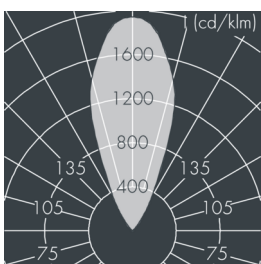

## Uplight 220

8 663 115 259

19 W, 1629 lm, 4000 K neutral white, 1-10V, wide beam, adjustable 42°

Customized solutions and modifications are possible: Special RAL, DB or NCS colours as polyester powder coat, luminaires in 2700 K and other colour temperatures and versions for high ambient temperature.

## Specification text

housing of corrosion-resistant die-cast aluminum AlSi12, double polyester powder coated by high-quality and UV-stabilized coating process, Colour: black RAL 7021, all exterior parts are stainless steel, tempered safety glass flush with frame, anti-reflective coating from 1 side, with slip resistant glass, surface with square pattern print, for loads up to max. 5000 kg (according to IEC / EN 60598-2-13), silicon gasket, cover frame and closure with 6 stainless steel screws, cable gland: M20, connecting terminal: 5 pole, highly efficient anodized rotationally symmetrical reflector, lockable, tilt range: 0-20°, lockable, with Heatslide mechanism for optimal heat dissipation, 0,8 m cable Ho7RN-F5G1, integral driver (1-10V), CRI > 80, 3 SCDM, service life L80/B20 > 50.000 h, Beam angle (FWHM): 42°, luminous flux: 1629 lm, wattage: 19 W, delivered lumens 86 lm/W, protection type IP68, protection class I, impact resistance IK10, dimensions: Ø 220 mm, width 152 mm, weight 3.9 kg

## Specification

Wattage	19 W	Beam angle (FWHM)	42°
Delivered lumens	86 lm/W	Housing colour	black RAL 7021
Light source	LED 4000 K	Protection type	IP68
Color Rendering Index	CRI > 80	Protection class	I
Colour tolerance	3 SCDM	Impact resistance	IK10
Lifetime ta 25° C	L80/B20 > 50.000 h	Dimensions	Ø 220 mm, width 152 mm
Control gear	1-10V	Weight	3,90 kg
Input voltage AC	100 – 280 V	Max. ambient temperature ta	45°
Voltage protection	2 kV L/N   4 kV L/PE		
Luminaires per B16A / C16A	63 / 105		