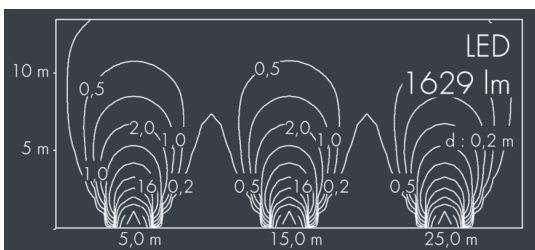

## Uplight 220

8 663 115 259

19 W, 1629 lm, 4000 K neutral white, 1-10V, wide beam, adjustable 42°

Customized solutions and modifications are possible: Special RAL, DB or NCS colours as polyester powder coat, luminaires in 2700 K and other colour temperatures and versions for high ambient temperature.

## Specification text

housing of corrosion-resistant die-cast aluminum AlSi12, double polyester powder coated by high-quality and UV-stabilized coating process, Colour: black RAL 7021, all exterior parts are stainless steel, tempered safety glass flush with frame, anti-reflective coating from 1 side, with slip resistant glass, surface with square pattern print, for loads up to max. 5000 kg (according to IEC / EN 60598-2-13), silicon gasket, cover frame and closure with 6 stainless steel screws, cable gland: M20, connecting terminal: 5 pole, highly efficient anodized rotationally symmetrical reflector, lockable, tilt range: 0-20°, lockable, with Heatslide mechanism for optimal heat dissipation, 0,8 m cable Ho7RN-F5G1, integral driver (1-10V), CRI > 80, 3 SCDM, service life L80/B20 > 50.000 h, Beam angle (FWHM): 42°, luminous flux: 1629 lm, wattage: 19 W, delivered lumens 86 lm/W, protection type IP68, protection class I, impact resistance IK10, dimensions: Ø 220 mm, width 152 mm, weight 3.9 kg

## Specification

Wattage	19 W	Beam angle (FWHM)	42°
Delivered lumens	86 lm/W	Housing colour	black RAL 7021
Light source	LED 4000 K	Protection type	IP68
Color Rendering Index	CRI > 80	Protection class	I
Colour tolerance	3 SCDM	Impact resistance	IK10
Lifetime ta 25° C	L80/B20 > 50.000 h	Dimensions	Ø 220 mm, width 152 mm
Control gear	1-10V	Weight	3,90 kg
Input voltage AC	100 – 280 V	Max. ambient temperature ta	45°
Voltage protection	2 kV L/N   4 kV L/PE		
Luminaires per B16A / C16A	63 / 105		