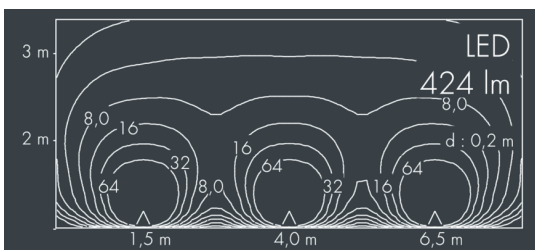

Uplight 180

8 655 016 009

11 W, 424 lm, 3000 K warm white,
wall washer, adjustable optics 30° / 75°

Customized solutions and modifications are possible: Special RAL, DB or NCS colours as polyester powder coat, luminaires in 2700 K and other colour temperatures and versions for high ambient temperature.

Specification text

housing of corrosion-resistant die-cast aluminum AlSi12, double polyester powder coated by high-quality and UV-stabilized coating process, Colour: black RAL 7021, all exterior parts are stainless steel, tempered safety glass flush with frame, anti-reflective coating from 1 side, dark screenprint, for loads up to max. 5000 kg (according to IEC / EN 60598-2-13), silicon gasket, cover frame and closure with 6 stainless steel screws, cable gland: M20, connecting terminal: 3 pole, highly efficient anodized rotationally symmetrical reflector, wall washer lens with optical structure and integral, adjustable glare shield, tilt range: 0-13°, lockable, 0,8 m cable HO7RN-F3G1, integral driver (AC/DC), CRI > 80, max 3 SDCM, service life L90/B10 > 50.000 h, Beam angle (FWHM): 30° / 75°, luminous flux: 424 lm, wattage: 11 W, delivered lumens 40 lm/W, protection type IP68, protection class I, impact resistance IK10, dimensions: Ø 180 mm, width 152 mm, weight 2.7 kg

Specification

Wattage	11 W	Beam angle (FWHM)	30° / 75°
Delivered lumens	40 lm/W	Housing colour	black RAL 7021
Light source	LED 3000 K	Protection type	IP68
Color Rendering Index	CRI > 80	Protection class	I
Colour tolerance	max 3 SDCM	Impact resistance	IK10
Lifetime ta 25° C	L90/B10 > 50.000 h	Dimensions	Ø 180 mm, width 152 mm
Control gear	on / off	Weight	2,70 kg
Input voltage AC	110 – 240 V	Max. ambient temperature ta	35°
Input voltage DC	195 – 240 V		
Voltage protection	2 kV L/N 2 kV L/PE		
Luminaires per B16A / C16A	27 / 45		