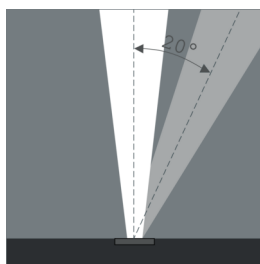

Uplight 220

8 664 116 059

19 W, 1551 lm, 3000 K warm white,
wide beam, adjustable 42°

Customized solutions and modifications are possible: Special RAL, DB or NCS colours as polyester powder coat, luminaires in 2700 K and other colour temperatures and versions for high ambient temperature.

Specification text

housing of corrosion-resistant die-cast aluminum AlSi12, double polyester powder coated by high-quality and UV-stabilized coating process, Colour: black RAL 7021, all exterior parts are stainless steel, tempered safety glass flush with frame, anti-reflective coating from 1 side, with slip resistant glass, surface with square pattern print, for loads up to max. 5000 kg (according to IEC / EN 60598-2-13), silicon gasket, cover frame and closure with 6 stainless steel screws, cable gland: M20, connecting terminal: 3 pole, highly efficient anodized rotationally symmetrical reflector, lockable, tilt range: 0-20°, lockable, with Heatslide mechanism for optimal heat dissipation, 0,8 m cable Ho7RN-F3G1, integral driver (AC), CRI > 80, 3 SCDM, service life L80/B20 > 50.000 h, Beam angle (FWHM): 42°, luminous flux: 1551 lm, wattage: 19 W, delivered lumens 82 lm/W, protection type IP68, protection class I, impact resistance IK10, dimensions: Ø 220 mm, width 152 mm, weight 3.9 kg

Specification

Wattage	19 W	Beam angle (FWHM)	42°
Delivered lumens	82 lm/W	Housing colour	black RAL 7021
Light source	LED 3000 K	Protection type	IP68
Color Rendering Index	CRI > 80	Protection class	I
Colour tolerance	3 SCDM	Impact resistance	IK10
Lifetime to 25° C	L80/B20 > 50.000 h	Dimensions	Ø 220 mm, width 152 mm
Control gear	on / off	Weight	3,90 kg
Input voltage AC	100 – 277 V	Max. ambient temperature to	45°
Input voltage DC	105 – 277 V		
Voltage protection	2 kV L/N 4 kV L/PE		
Luminaires per B16A / C16A	69 / 81		