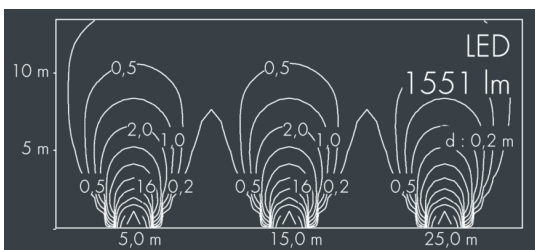

Uplight 220

8 664 116 059

19 W, 1551 lm, 3000 K warm white,
wide beam, adjustable 42°

Customized solutions and modifications are possible: Special RAL, DB or NCS colours as polyester powder coat, luminaires in 2700 K and other colour temperatures and versions for high ambient temperature.

Specification text

housing of corrosion-resistant die-cast aluminum AlSi12, double polyester powder coated by high-quality and UV-stabilized coating process, Colour: black RAL 7021, all exterior parts are stainless steel, tempered safety glass flush with frame, anti-reflective coating from 1 side, with slip resistant glass, surface with square pattern print, for loads up to max. 5000 kg (according to IEC / EN 60598-2-13), silicon gasket, cover frame and closure with 6 stainless steel screws, cable gland: M20, connecting terminal: 3 pole, highly efficient anodized rotationally symmetrical reflector, lockable, tilt range: 0-20°, lockable, with Heatslide mechanism for optimal heat dissipation, 0,8 m cable Ho7RN-F3G1, integral driver (AC), CRI > 80, 3 SCDM, service life L80/B20 > 50.000 h, Beam angle (FWHM): 42°, luminous flux: 1551 lm, wattage: 19 W, delivered lumens 82 lm/W, protection type IP68, protection class I, impact resistance IK10, dimensions: Ø 220 mm, width 152 mm, weight 3.9 kg

Specification

Wattage	19 W	Beam angle (FWHM)	42°
Delivered lumens	82 lm/W	Housing colour	black RAL 7021
Light source	LED 3000 K	Protection type	IP68
Color Rendering Index	CRI > 80	Protection class	I
Colour tolerance	3 SCDM	Impact resistance	IK10
Lifetime to 25° C	L80/B20 > 50.000 h	Dimensions	Ø 220 mm, width 152 mm
Control gear	on / off	Weight	3,90 kg
Input voltage AC	100 – 277 V	Max. ambient temperature to	45°
Input voltage DC	105 – 277 V		
Voltage protection	2 kV L/N 4 kV L/PE		
Luminaires per B16A / C16A	69 / 81		