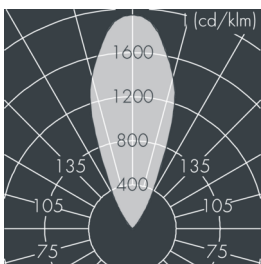

Uplight 220

8 664 116 059

19 W, 1551 lm, 3000 K warm white,
wide beam, adjustable 42°

Customized solutions and modifications are possible: Special RAL, DB or NCS colours as polyester powder coat, luminaires in 2700 K and other colour temperatures and versions for high ambient temperature.

Specification text

housing of corrosion-resistant die-cast aluminum AlSi12, double polyester powder coated by high-quality and UV-stabilized coating process, Colour: black RAL 7021, all exterior parts are stainless steel, tempered safety glass flush with frame, anti-reflective coating from 1 side, with slip resistant glass, surface with square pattern print, for loads up to max. 5000 kg (according to IEC / EN 60598-2-13), silicon gasket, cover frame and closure with 6 stainless steel screws, cable gland: M20, connecting terminal: 3 pole, highly efficient anodized rotationally symmetrical reflector, lockable, tilt range: 0-20°, lockable, with Heatslide mechanism for optimal heat dissipation, 0,8 m cable Ho7RN-F3G1, integral driver (AC), CRI > 80, 3 SCDM, service life L80/B20 > 50.000 h, Beam angle (FWHM): 42°, luminous flux: 1551 lm, wattage: 19 W, delivered lumens 82 lm/W, protection type IP68, protection class I, impact resistance IK10, dimensions: Ø 220 mm, width 152 mm, weight 3.9 kg

Specification

Wattage	19 W	Beam angle (FWHM)	42°
Delivered lumens	82 lm/W	Housing colour	black RAL 7021
Light source	LED 3000 K	Protection type	IP68
Color Rendering Index	CRI > 80	Protection class	I
Colour tolerance	3 SCDM	Impact resistance	IK10
Lifetime to 25° C	L80/B20 > 50.000 h	Dimensions	Ø 220 mm, width 152 mm
Control gear	on / off	Weight	3,90 kg
Input voltage AC	100 – 277 V	Max. ambient temperature to	45°
Input voltage DC	105 – 277 V		
Voltage protection	2 kV L/N 4 kV L/PE		
Luminaires per B16A / C16A	69 / 81		