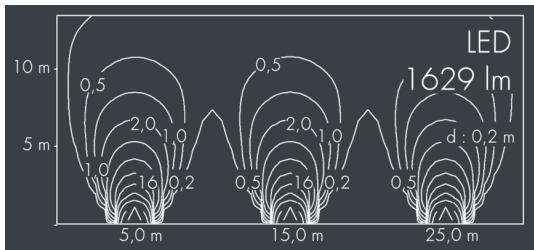

## Uplight 220

8 663 115 259

19 W, 1629 lm, 4000 K neutral white, 1-10V, wide beam, adjustable 42°

Customized solutions and modifications are possible: Special RAL, DB or NCS colours as polyester powder coat, luminaires in 2700 K and other colour temperatures and versions for high ambient temperature.

## Specification text

housing of corrosion-resistant die-cast aluminum AlSi12, double polyester powder coated by high-quality and UV-stabilized coating process, Colour: black RAL 7021, all exterior parts are stainless steel, tempered safety glass flush with frame, anti-reflective coating from 1 side, with slip resistant glass, surface with square pattern print, for loads up to max. 5000 kg (according to IEC / EN 60598-2-13), silicon gasket, cover frame and closure with 6 stainless steel screws, cable gland: M20, connecting terminal: 5 pole, highly efficient anodized rotationally symmetrical reflector, lockable, tilt range: 0-20°, lockable, with Heatslide mechanism for optimal heat dissipation, 0,8 m cable Ho7RN-F5G1, integral driver (1-10V), CRI > 80, 3 SCDM, service life L80/B20 > 50.000 h, Beam angle (FWHM): 42°, luminous flux: 1629 lm, wattage: 19 W, delivered lumens 86 lm/W, protection type IP68, protection class I, impact resistance IK10, dimensions: Ø 220 mm, width 152 mm, weight 3.9 kg

## Specification

Wattage	19 W	Beam angle (FWHM)	42°
Delivered lumens	86 lm/W	Housing colour	black RAL 7021
Light source	LED 4000 K	Protection type	IP68
Color Rendering Index	CRI > 80	Protection class	I
Colour tolerance	3 SCDM	Impact resistance	IK10
Lifetime ta 25° C	L80/B20 > 50.000 h	Dimensions	Ø 220 mm, width 152 mm
Control gear	1-10V	Weight	3,90 kg
Input voltage AC	100 – 280 V	Max. ambient temperature ta	45°
Voltage protection	2 kV L/N   4 kV L/PE		
Luminaires per B16A / C16A	63 / 105		