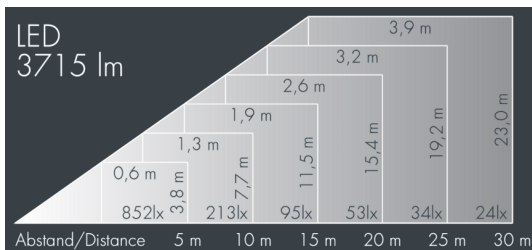

Superlight Nano 5

8 830 066 529

25 × 2,3 W, 3715 lm, 3000 K warm white, DALI,
linear vertical 42° / 7°

Customized solutions and modifications are possible: Special RAL, DB or NCS colours as polyester powder coat, luminaires in 2700 K and other colour temperatures and versions for high ambient temperature.

Specification text

housing made of corrosion-resistant die-cast aluminum AlSi12, polyester powder coated by high-quality and UV-stabilized coating process, Colour: white RAL 9002, all exterior parts are stainless steel, tempered safety glass, anti-reflective coating from 1 side, dark screenprint, silicon gasket, mounting bracket powder coated aluminum with tilt scale: 2 long holes Ø 8.5 mm, spacing 50 - 70 mm, 1 centre hole Ø 12.5 mm, tilt range: 120°, cable gland: 2 x M20, cable entry: 2, connecting terminal: 5 pole, highly efficient optics made of transparent thermoplastic for precise lighting tasks, integral driver (DALI), CRI > 80, max 2 SDCM, service life L90/B10 > 50.000 h, Beam angle (FWHM): 42° / 7°, luminous flux: 3715 lm, wattage: 57 W, delivered lumens 65 lm/W, protection type IP67, protection class I, impact resistance IK08, windage area 0,03 m², dimensions (L×H×W): 165 × 125 × 165 mm, weight 3,05 kg

Specification

Wattage	57 W	Beam angle (FWHM)	42° / 7°
Delivered lumens	65 lm/W	Housing colour	white RAL 9002
Light source	LED 3000 K	Power supply cable	Ø 6 – 13 mm
Color Rendering Index	CRI > 80	Protection type	IP67
Colour tolerance	max 2 SDCM	Protection class	I
Lifetime ta 25° C	L90/B10 > 50.000 h	Impact resistance	IK08
Control gear	DALI	Windage area	0,03m²
Input voltage AC	100 – 240 V	Dimensions	165 × 125 × 165 mm
Input voltage DC	190 – 250 V	Weight	3,05 kg
Voltage protection	4 kV L/N 5 kV L/PE	Max. ambient temperature ta	35°
Luminaires per B16A / C16A	30 / 51		