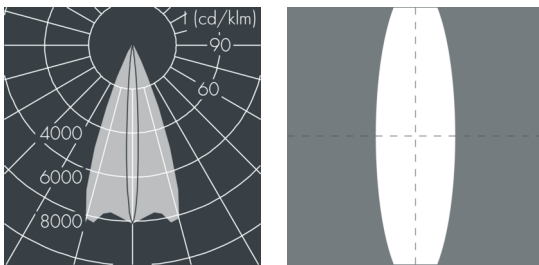

Superlight Nano 5

8 830 066 529

25 × 2,3 W, 3715 lm, 3000 K warm white, DALI,
linear vertical 42° / 7°

Customized solutions and modifications are possible: Special RAL, DB or NCS colours as polyester powder coat, luminaires in 2700 K and other colour temperatures and versions for high ambient temperature.

Specification text

housing made of corrosion-resistant die-cast aluminum AlSi12, polyester powder coated by high-quality and UV-stabilized coating process, Colour: white RAL 9002, all exterior parts are stainless steel, tempered safety glass, anti-reflective coating from 1 side, dark screenprint, silicon gasket, mounting bracket powder coated aluminum with tilt scale: 2 long holes Ø 8.5 mm, spacing 50 - 70 mm, 1 centre hole Ø 12.5 mm, tilt range: 120°, cable gland: 2 x M20, cable entry: 2, connecting terminal: 5 pole, highly efficient optics made of transparent thermoplastic for precise lighting tasks, integral driver (DALI), CRI > 80, max 2 SDCM, service life L90/B10 > 50.000 h, Beam angle (FWHM): 42° / 7°, luminous flux: 3715 lm, wattage: 57 W, delivered lumens 65 lm/W, protection type IP67, protection class I, impact resistance IK08, windage area 0,03 m², dimensions (L×H×W): 165 × 125 × 165 mm, weight 3,05 kg

Specification

Wattage	57 W	Beam angle (FWHM)	42° / 7°
Delivered lumens	65 lm/W	Housing colour	white RAL 9002
Light source	LED 3000 K	Power supply cable	Ø 6 – 13 mm
Color Rendering Index	CRI > 80	Protection type	IP67
Colour tolerance	max 2 SDCM	Protection class	I
Lifetime ta 25° C	L90/B10 > 50.000 h	Impact resistance	IK08
Control gear	DALI	Windage area	0,03m²
Input voltage AC	100 – 240 V	Dimensions	165 × 125 × 165 mm
Input voltage DC	190 – 250 V	Weight	3,05 kg
Voltage protection	4 kV L/N 5 kV L/PE	Max. ambient temperature ta	35°
Luminaires per B16A / C16A	30 / 51		