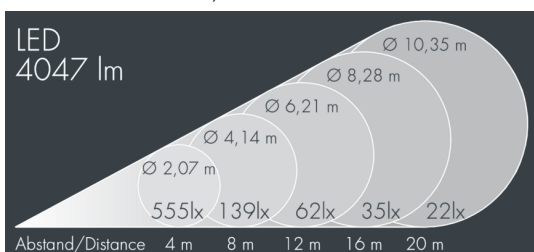

Superlight Nano 5

8 830 056 449

25 × 2,3 W, 4047 lm, 3000 K warm white,
medium wide beam 29°

Customized solutions and modifications are possible: Special RAL, DB or NCS colours as polyester powder coat, luminaires in 2700 K and other colour temperatures and versions for high ambient temperature.

Specification text

housing made of corrosion-resistant die-cast aluminum AlSi12, polyester powder coated by high-quality and UV-stabilized coating process, Colour: silver grey, all exterior parts are stainless steel, tempered safety glass, anti-reflective coating from 1 side, dark screenprint, silicon gasket, mounting bracket powder coated aluminum with tilt scale: 2 long holes \varnothing 8.5 mm, spacing 50 - 70 mm, 1 centre hole \varnothing 12.5 mm, tilt range: 120°, cable gland: 2 x M20, cable entry: 2, connecting terminal: 3 pole, highly efficient optics made of transparent thermoplastic for precise lighting tasks, integral driver (AC/DC), CRI > 80, max 2 SDCM, service life L90/B10 > 50.000 h, Beam angle (FWHM): 29°, luminous flux: 4047 lm, wattage: 57 W, delivered lumens 71 lm/W, protection type IP67, protection class I, impact resistance IK08, windage area 0,03 m², dimensions (L×H×W): 165 × 125 × 165 mm, weight 3,05 kg

Specification

Wattage	57 W	Beam angle (FWHM)	29°
Delivered lumens	71 lm/W	Housing colour	silver grey
Light source	LED 3000 K	Power supply cable	\varnothing 6 – 13 mm
Color Rendering Index	CRI > 80	Protection type	IP67
Colour tolerance	max 2 SDCM	Protection class	I
Lifetime ta 25° C	L90/B10 > 50.000 h	Impact resistance	IK08
Control gear	on / off	Windage area	0,03m ²
Input voltage AC	220 – 240 V	Dimensions	165 × 125 × 165 mm
Input voltage DC	195 – 255 V	Weight	3,05 kg
Voltage protection	4 kV L/N 4 kV L/PE	Max. ambient temperature ta	35°
Luminaires per B16A / C16A	25 / 41		