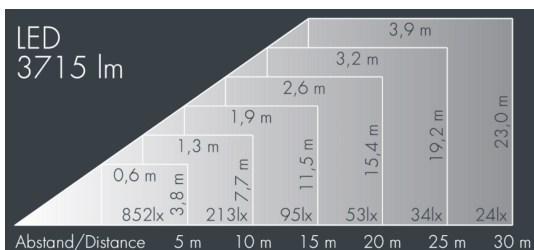

## Superlight Nano 5

8 830 056 129

25 × 2,3 W, 3715 lm, 3000 K warm white, DALI,  
linear vertical 42° / 7°

Customized solutions and modifications are possible: Special RAL, DB or NCS colours as polyester powder coat, luminaires in 2700 K and other colour temperatures and versions for high ambient temperature.

## Specification text

housing made of corrosion-resistant die-cast aluminum AlSi12, polyester powder coated by high-quality and UV-stabilized coating process, Colour: silver grey, all exterior parts are stainless steel, tempered safety glass, anti-reflective coating from 1 side, dark screenprint, silicon gasket, mounting bracket powder coated aluminum with tilt scale: 2 long holes Ø 8.5 mm, spacing 50 - 70 mm, 1 centre hole Ø 12.5 mm, tilt range: 120°, cable gland: M20, connecting terminal: 5 pole, highly efficient optics made of transparent thermoplastic for precise lighting tasks, integral driver (DALI), CRI > 80, max 2 SDCM, service life L90/B10 > 50.000 h, Beam angle (FWHM): 42° / 7°, luminous flux: 3715 lm, wattage: 57 W, delivered lumens 65 lm/W, protection type IP67, protection class I, impact resistance IK08, windage area 0,03 m<sup>2</sup>, dimensions (L×H×W): 165 × 125 × 165 mm, weight 3,05 kg

## Specification

Wattage	57 W	Beam angle (FWHM)	42° / 7°
Delivered lumens	65 lm/W	Housing colour	silver grey
Light source	LED 3000 K	Power supply cable	Ø 6 – 13 mm
Color Rendering Index	CRI > 80	Protection type	IP67
Colour tolerance	max 2 SDCM	Protection class	I
Lifetime ta 25° C	L90/B10 > 50.000 h	Impact resistance	IK08
Control gear	DALI	Windage area	0,03m <sup>2</sup>
Input voltage AC	100 – 240 V	Dimensions	165 × 125 × 165 mm
Input voltage DC	190 – 250 V	Weight	3,05 kg
Voltage protection	4 kV L/N   5 kV L/PE	Max. ambient temperature ta	35°
Luminaires per B16A / C16A	30 / 51		