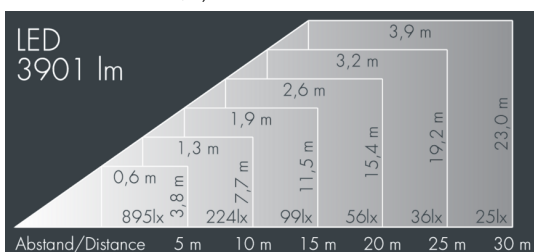

Superlight Nano 5

8 830 055 429

25 × 2,3 W, 3901 lm, 4000 K neutral white,
linear vertical 42° / 7°

Customized solutions and modifications are possible: Special RAL, DB or NCS colours as polyester powder coat, luminaires in 2700 K and other colour temperatures and versions for high ambient temperature.

Specification text

housing made of corrosion-resistant die-cast aluminum AlSi12, polyester powder coated by high-quality and UV-stabilized coating process, Colour: silver grey, all exterior parts are stainless steel, tempered safety glass, anti-reflective coating from 1 side, dark screenprint, silicon gasket, mounting bracket powder coated aluminum with tilt scale: 2 long holes Ø 8.5 mm, spacing 50 - 70 mm, 1 centre hole Ø 12.5 mm, tilt range: 120°, cable gland: 2 × M20, cable entry: 2, connecting terminal: 3 pole, highly efficient optics made of transparent thermoplastic for precise lighting tasks, integral driver (AC/DC), CRI > 80, max 2 SDCM, service life L90/B10 > 50.000 h, Beam angle (FWHM): 42° / 7°, luminous flux: 3901 lm, wattage: 57 W, delivered lumens 68 lm/W, protection type IP67, protection class I, impact resistance IK08, windage area 0,03 m², dimensions (L×H×W): 165 × 125 × 165 mm, weight 3,05 kg

Specification

Wattage	57 W	Beam angle (FWHM)	42° / 7°
Delivered lumens	68 lm/W	Housing colour	silver grey
Light source	LED 4000 K	Power supply cable	Ø 6 – 13 mm
Color Rendering Index	CRI > 80	Protection type	IP67
Colour tolerance	max 2 SDCM	Protection class	I
Lifetime ta 25° C	L90/B10 > 50.000 h	Impact resistance	IK08
Control gear	on / off	Windage area	0,03m ²
Input voltage AC	220 – 240 V	Dimensions	165 × 125 × 165 mm
Input voltage DC	195 – 255 V	Weight	3,05 kg
Voltage protection	4 kV L/N 4 kV L/PE	Max. ambient temperature ta	35°
Luminaires per B16A / C16A	24 / 41		