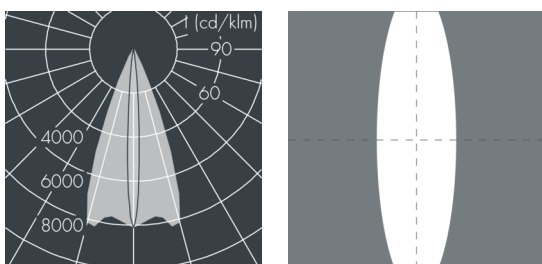

Superlight Nano 5

8 830 055 429

25 × 2,3 W, 3901 lm, 4000 K neutral white,
linear vertical 42° / 7°

Customized solutions and modifications are possible: Special RAL, DB or NCS colours as polyester powder coat, luminaires in 2700 K and other colour temperatures and versions for high ambient temperature.

Specification text

housing made of corrosion-resistant die-cast aluminum AlSi12, polyester powder coated by high-quality and UV-stabilized coating process, Colour: silver grey, all exterior parts are stainless steel, tempered safety glass, anti-reflective coating from 1 side, dark screenprint, silicon gasket, mounting bracket powder coated aluminum with tilt scale: 2 long holes Ø 8.5 mm, spacing 50 - 70 mm, 1 centre hole Ø 12.5 mm, tilt range: 120°, cable gland: 2 × M20, cable entry: 2, connecting terminal: 3 pole, highly efficient optics made of transparent thermoplastic for precise lighting tasks, integral driver (AC/DC), CRI > 80, max 2 SDCM, service life L90/B10 > 50.000 h, Beam angle (FWHM): 42° / 7°, luminous flux: 3901 lm, wattage: 57 W, delivered lumens 68 lm/W, protection type IP67, protection class I, impact resistance IK08, windage area 0,03 m², dimensions (L×H×W): 165 × 125 × 165 mm, weight 3,05 kg

Specification

Wattage	57 W	Beam angle (FWHM)	42° / 7°
Delivered lumens	68 lm/W	Housing colour	silver grey
Light source	LED 4000 K	Power supply cable	Ø 6 – 13 mm
Color Rendering Index	CRI > 80	Protection type	IP67
Colour tolerance	max 2 SDCM	Protection class	I
Lifetime ta 25° C	L90/B10 > 50.000 h	Impact resistance	IK08
Control gear	on / off	Windage area	0,03m ²
Input voltage AC	220 – 240 V	Dimensions	165 × 125 × 165 mm
Input voltage DC	195 – 255 V	Weight	3,05 kg
Voltage protection	4 kV L/N 4 kV L/PE	Max. ambient temperature ta	35°
Luminaires per B16A / C16A	24 / 41		