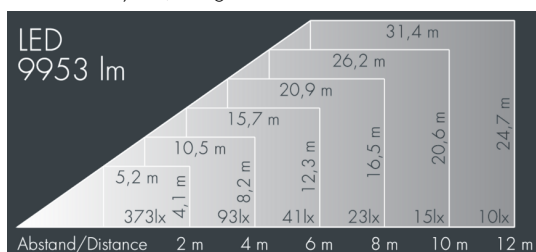

### Superlight LED 3

8 887 166 059

2 × 45 W, 9953 lm, 3000 K warm white,  
wide beam 92° / 105°

Customized solutions and modifications are possible: Special RAL, DB or NCS colours as polyester powder coat, luminaires in 2700 K and other colour temperatures and versions for high ambient temperature.

### Specification text

housing made of die-cast aluminum AlSi12, polyester powder coated by high-quality and UV-stabilized coating process, Colour: white RAL 9002, all exterior parts are stainless steel, tempered safety glass, anti-reflective coating from 1 side, dark screenprint, silicon gasket, closure with 4 stainless steel screws, wall box: 2 drilled holes Ø 7 mm, spacing 110 mm, cable entry 7 - 10 mm, for recessed or surface mounted cable, tilt range: 205°, cable gland: M20, connecting terminal: 3 pole, highly efficient aluminum reflector with satin finish, integral driver (AC/DC), CRI > 80, max 2 SDCM, service life L90/B10 > 50.000 h, Beam angle (FWHM): 92° / 105°, luminous flux: 9953 lm, wattage: 87 W, delivered lumens 114 lm/W, protection type IP67, protection class I, impact resistance IK08, windage area 0,08 m², dimensions (L×H×W): 280 × 75 × 280 mm, weight 6 kg

### Specification

Wattage	87 W	Beam angle (FWHM)	92° / 105°
Delivered lumens	114 lm/W	Housing colour	white RAL 9002
Light source	LED 3000 K	Power supply cable	Ø 6 - 13 mm
Color Rendering Index	CRI > 80	Protection type	IP67
Colour tolerance	max 2 SDCM	Protection class	I
Lifetime ta 25° C	L90/B10 > 50.000 h	Impact resistance	IK08
Control gear	on / off	Windage area	0,08m²
Input voltage AC	195 - 278 V	Dimensions	280 × 75 × 280 mm
Input voltage DC	210 - 230 V	Weight	6,00 kg
Voltage protection	6 kV L/N   10 kV L/PE	Max. ambient temperature ta	40°
Luminaires per B16A / C16A	11 / 13		