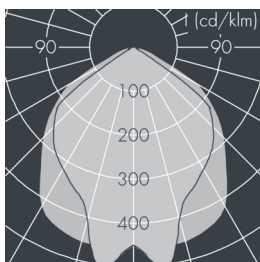

### Superlight LED 3

8 887 166 059

2 × 45 W, 9953 lm, 3000 K warm white,  
wide beam 92° / 105°

Customized solutions and modifications are possible: Special RAL, DB or NCS colours as polyester powder coat, luminaires in 2700 K and other colour temperatures and versions for high ambient temperature.

### Specification text

housing made of die-cast aluminum AlSi12, polyester powder coated by high-quality and UV-stabilized coating process, Colour: white RAL 9002, all exterior parts are stainless steel, tempered safety glass, anti-reflective coating from 1 side, dark screenprint, silicon gasket, closure with 4 stainless steel screws, wall box: 2 drilled holes Ø 7 mm, spacing 110 mm, cable entry 7 - 10 mm, for recessed or surface mounted cable, tilt range: 205°, cable gland: M20, connecting terminal: 3 pole, highly efficient aluminum reflector with satin finish, integral driver (AC/DC), CRI > 80, max 2 SDCM, service life L90/B10 > 50.000 h, Beam angle (FWHM): 92° / 105°, luminous flux: 9953 lm, wattage: 87 W, delivered lumens 114 lm/W, protection type IP67, protection class I, impact resistance IK08, windage area 0,08 m², dimensions (L×H×W): 280 × 75 × 280 mm, weight 6 kg

### Specification

Wattage	87 W	Beam angle (FWHM)	92° / 105°
Delivered lumens	114 lm/W	Housing colour	white RAL 9002
Light source	LED 3000 K	Power supply cable	Ø 6 - 13 mm
Color Rendering Index	CRI > 80	Protection type	IP67
Colour tolerance	max 2 SDCM	Protection class	I
Lifetime ta 25° C	L90/B10 > 50.000 h	Impact resistance	IK08
Control gear	on / off	Windage area	0,08m²
Input voltage AC	195 - 278 V	Dimensions	280 × 75 × 280 mm
Input voltage DC	210 - 230 V	Weight	6,00 kg
Voltage protection	6 kV L/N   10 kV L/PE	Max. ambient temperature ta	40°
Luminaires per B16A / C16A	11 / 13		