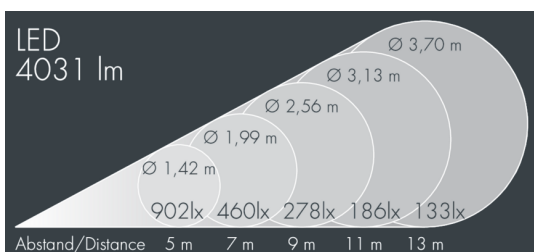

Superlight LED 2

8 886 055 019

40 W, 4031 lm, 4000 K neutral white,
narrow beam 16°

Customized solutions and modifications are possible: Special RAL, DB or NCS colours as polyester powder coat, luminaires in 2700 K and other colour temperatures and versions for high ambient temperature.

Specification text

housing made of die-cast aluminum AlSi12, polyester powder coated by high-quality and UV-stabilized coating process, Colour: silver grey, all exterior parts are stainless steel, tempered safety glass, anti-reflective coating from 1 side, dark screenprint, silicon gasket, closure with 4 stainless steel screws, mounting bracket powder coated aluminum: 2 drilled holes Ø 8.5 mm, spacing 50-70 mm, 1 centre hole Ø 17 mm, tilt range: 180°, cable gland: M20, connecting terminal: 3 pole, efficient high gloss aluminum reflector in combination with hybrid lens for narrow beam light distribution in shallow luminaire housing, integral driver (AC/DC), CRI > 80, max 2 SDCM, service life L90/B10 > 50.000 h, Beam angle (FWHM): 16°, luminous flux: 4031 lm, wattage: 40 W, delivered lumens 101 lm/W, protection type IP67, protection class I, impact resistance IK08, windage area 0,047 m², dimensions (L×H×W): 215 × 70 × 215 mm, weight 3 kg

Specification

Wattage	40 W	Beam angle (FWHM)	16°
Delivered lumens	101 lm/W	Housing colour	silver grey
Light source	LED 4000 K	Power supply cable	Ø 6 – 13 mm
Color Rendering Index	CRI > 80	Protection type	IP67
Colour tolerance	max 2 SDCM	Protection class	I
Lifetime ta 25° C	L90/B10 > 50.000 h	Impact resistance	IK08
Control gear	on / off	Windage area	0,047m ²
Input voltage AC	220 – 240 V	Dimensions	215 × 70 × 215 mm
Input voltage DC	195 – 255 V	Weight	3,00 kg
Voltage protection	4 kV L/N 2 kV L/PE	Max. ambient temperature ta	40°
Luminaires per B16A / C16A	30 / 51		