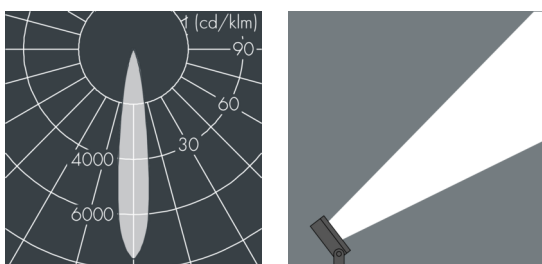

Superlight LED 2

8 886 055 019

40 W, 4031 lm, 4000 K neutral white,
narrow beam 16°

Customized solutions and modifications are possible: Special RAL, DB or NCS colours as polyester powder coat, luminaires in 2700 K and other colour temperatures and versions for high ambient temperature.

Specification text

housing made of die-cast aluminum AlSi12, polyester powder coated by high-quality and UV-stabilized coating process, Colour: silver grey, all exterior parts are stainless steel, tempered safety glass, anti-reflective coating from 1 side, dark screenprint, silicon gasket, closure with 4 stainless steel screws, mounting bracket powder coated aluminum: 2 drilled holes Ø 8.5 mm, spacing 50-70 mm, 1 centre hole Ø 17 mm, tilt range: 180°, cable gland: M20, connecting terminal: 3 pole, efficient high gloss aluminum reflector in combination with hybrid lens for narrow beam light distribution in shallow luminaire housing, integral driver (AC/DC), CRI > 80, max 2 SDCM, service life L90/B10 > 50.000 h, Beam angle (FWHM): 16°, luminous flux: 4031 lm, wattage: 40 W, delivered lumens 101 lm/W, protection type IP67, protection class I, impact resistance IK08, windage area 0,047 m², dimensions (L×H×W): 215 × 70 × 215 mm, weight 3 kg

Specification

Wattage	40 W	Beam angle (FWHM)	16°
Delivered lumens	101 lm/W	Housing colour	silver grey
Light source	LED 4000 K	Power supply cable	Ø 6 – 13 mm
Color Rendering Index	CRI > 80	Protection type	IP67
Colour tolerance	max 2 SDCM	Protection class	I
Lifetime ta 25° C	L90/B10 > 50.000 h	Impact resistance	IK08
Control gear	on / off	Windage area	0,047m ²
Input voltage AC	220 – 240 V	Dimensions	215 × 70 × 215 mm
Input voltage DC	195 – 255 V	Weight	3,00 kg
Voltage protection	4 kV L/N 2 kV L/PE	Max. ambient temperature ta	40°
Luminaires per B16A / C16A	30 / 51		