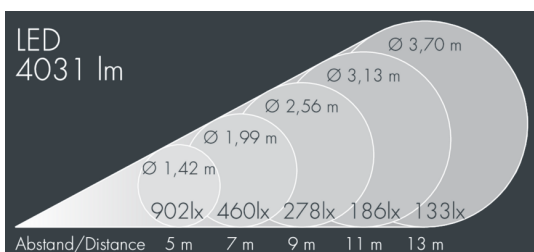

Superlight LED 2

8 886 145 119

40 W, 4031 lm, 4000 K neutral white, DALI, narrow beam 16°

Customized solutions and modifications are possible: Special RAL, DB or NCS colours as polyester powder coat, luminaires in 2700 K and other colour temperatures and versions for high ambient temperature.

Specification text

housing made of die-cast aluminum ALSi12, polyester powder coated by high-quality and UV-stabilized coating process, Colour: black RAL 7021, all exterior parts are stainless steel, tempered safety glass, anti-reflective coating from 1 side, dark screenprint, silicon gasket, closure with 4 stainless steel screws, wall box: 2 drilled holes Ø 7 mm, spacing 110 mm, cable entry 7 - 10 mm, for recessed or surface mounted cable, tilt range: 200°, cable gland: M20, connecting terminal: 5 pole, efficient high gloss aluminum reflector in combination with hybrid lens for narrow beam light distribution in shallow luminaire housing, integral driver (DALI), CRI > 80, max 2 SDCM, service life L90/B10 > 50.000 h, Beam angle (FWHM): 16°, luminous flux: 4031 lm, wattage: 40 W, delivered lumens 101 lm/W, protection type IP67, protection class I, impact resistance IK08, windage area 0,047 m², dimensions (L×H×W): 215 × 70 × 215 mm, weight 4 kg

Specification

Wattage	40 W	Beam angle (FWHM)	16°
Delivered lumens	101 lm/W	Housing colour	black RAL 7021
Light source	LED 4000 K	Power supply cable	Ø 6 - 13 mm
Color Rendering Index	CRI > 80	Protection type	IP67
Colour tolerance	max 2 SDCM	Protection class	I
Lifetime ta 25° C	L90/B10 > 50.000 h	Impact resistance	IK08
Control gear	DALI	Windage area	0,047m²
Input voltage AC	220 - 240 V	Dimensions	215 × 70 × 215 mm
Input voltage DC	195 - 255 V	Weight	4,00 kg
Voltage protection	4 kV L/N 2 kV L/PE	Max. ambient temperature ta	40°
Luminaires per B16A / C16A	30 / 51		