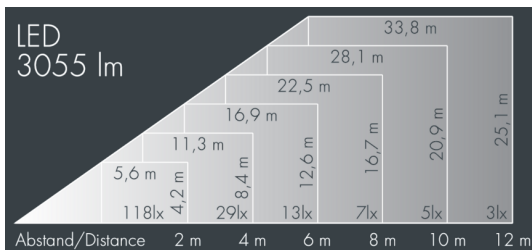

## Superlight LED 1

8 885 245 159

26 W, 3055 lm, 4000 K neutral white, DALI,  
wide beam 92° / 108°

Customized solutions and modifications are possible: Special RAL, DB or NCS colours as polyester powder coat, luminaires in 2700 K and other colour temperatures and versions for high ambient temperature.

## Specification text

housing made of die-cast aluminum ALSi12, polyester powder coated by high-quality and UV-stabilized coating process, Colour: black RAL 7021, all exterior parts are stainless steel, tempered safety glass, anti-reflective coating from 1 side, dark screenprint, silicon gasket, closure with 4 stainless steel screws, for installation on poles Ø 60-100mm, adjustable aluminum mounting base, powder coated: 2 drilled holes Ø 9mm, spacing 75mm, 1 centre hole Ø 17mm, tilt range: 205°, cable gland: M20, connecting terminal: 5 pole, highly efficient aluminum reflector with satin finish, integral driver (DALI), CRI > 80, max 2 SDCM, service life L90/B10 > 50.000 h, Beam angle (FWHM): 92° / 108°, luminous flux: 3055 lm, wattage: 26 W, delivered lumens 118 lm/W, protection type IP67, protection class I, impact resistance IK08, windage area 0,035 m², dimensions (L×H×W): 183 × 70 × 183 mm, weight 2.8 kg

## Specification

Wattage	26 W	Beam angle (FWHM)	92° / 108°
Delivered lumens	118 lm/W	Housing colour	black RAL 7021
Light source	LED 4000 K	Power supply cable	Ø 6 – 13 mm
Color Rendering Index	CRI > 80	Protection type	IP67
Colour tolerance	max 2 SDCM	Protection class	I
Lifetime ta 25° C	L90/B10 > 50.000 h	Impact resistance	IK08
Control gear	DALI	Windage area	0,035m²
Input voltage AC	220 – 240 V	Dimensions	183 × 70 × 183 mm
Input voltage DC	176 – 250 V	Weight	2,80 kg
Voltage protection	2 kV L/N   4 kV L/PE	Max. ambient temperature ta	45°
Luminaires per B16A / C16A	50 / 85		