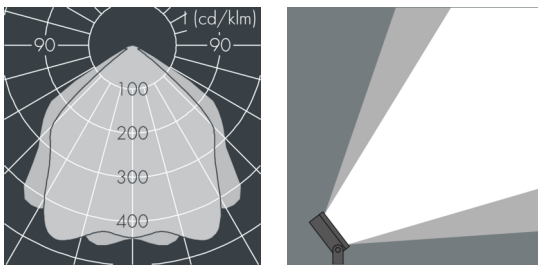

## Superlight LED 1

8 885 245 159

26 W, 3055 lm, 4000 K neutral white, DALI,  
wide beam 92° / 108°

Customized solutions and modifications are possible: Special RAL, DB or NCS colours as polyester powder coat, luminaires in 2700 K and other colour temperatures and versions for high ambient temperature.

## Specification text

housing made of die-cast aluminum ALSi12, polyester powder coated by high-quality and UV-stabilized coating process, Colour: black RAL 7021, all exterior parts are stainless steel, tempered safety glass, anti-reflective coating from 1 side, dark screenprint, silicon gasket, closure with 4 stainless steel screws, for installation on poles Ø 60-100mm, adjustable aluminum mounting base, powder coated: 2 drilled holes Ø 9mm, spacing 75mm, 1 centre hole Ø 17mm, tilt range: 205°, cable gland: M20, connecting terminal: 5 pole, highly efficient aluminum reflector with satin finish, integral driver (DALI), CRI > 80, max 2 SDCM, service life L90/B10 > 50.000 h, Beam angle (FWHM): 92° / 108°, luminous flux: 3055 lm, wattage: 26 W, delivered lumens 118 lm/W, protection type IP67, protection class I, impact resistance IK08, windage area 0,035 m², dimensions (L×H×W): 183 × 70 × 183 mm, weight 2.8 kg

## Specification

Wattage	26 W	Beam angle (FWHM)	92° / 108°
Delivered lumens	118 lm/W	Housing colour	black RAL 7021
Light source	LED 4000 K	Power supply cable	Ø 6 – 13 mm
Color Rendering Index	CRI > 80	Protection type	IP67
Colour tolerance	max 2 SDCM	Protection class	I
Lifetime ta 25° C	L90/B10 > 50.000 h	Impact resistance	IK08
Control gear	DALI	Windage area	0,035m²
Input voltage AC	220 – 240 V	Dimensions	183 × 70 × 183 mm
Input voltage DC	176 – 250 V	Weight	2,80 kg
Voltage protection	2 kV L/N   4 kV L/PE	Max. ambient temperature ta	45°
Luminaires per B16A / C16A	50 / 85		