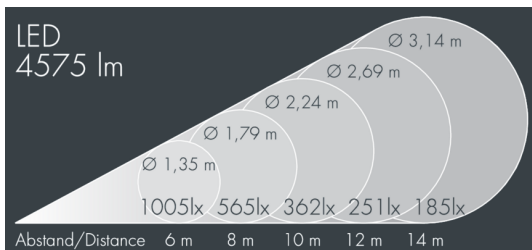

Superlight Compact LED

8 890 065 019

48 W, 4575 lm, 4000 K neutral white,
narrow beam 12°

Customized solutions and modifications are possible: Special RAL, DB or NCS colours as polyester powder coat, luminaires in 2700 K and other colour temperatures and versions for high ambient temperature.

Specification text

housing made of die-cast aluminum ALSi12, polyester powder coated by high-quality and UV-stabilized coating process, Colour: white RAL 9002, all exterior parts are stainless steel, tempered safety glass, anti-reflective coating from 1 side, dark screenprint, silicon gasket, closure with 4 stainless steel screws, powder coated aluminum mounting bracket with tilt scale: 2 drilled holes \varnothing 8.5 mm, spacing 70 mm, 1 centre hole \varnothing 17 mm, tilt range: 120°, cable gland: M20, connecting terminal: 3 pole, highly efficient anodized rotationally symmetrical reflector with matt finish, integral driver (AC/DC), CRI > 80, max 3 SDCM, service life L90/B10 > 50.000 h, Beam angle (FWHM): 12°, luminous flux: 4575 lm, wattage: 48 W, delivered lumens 95 lm/W, protection type IP67, protection class I, impact resistance IK08, windage area 0,04 m², dimensions (L×H×W): 192 × 162 × 140 mm, weight 2.6 kg

Specification

Wattage	48 W	Beam angle (FWHM)	12°
Delivered lumens	95 lm/W	Housing colour	white RAL 9002
Light source	LED 4000 K	Power supply cable	\varnothing 6 – 13 mm
Color Rendering Index	CRI > 80	Protection type	IP67
Colour tolerance	max 3 SDCM	Protection class	I
Lifetime ta 25° C	L90/B10 > 50.000 h	Impact resistance	IK08
Control gear	on / off	Windage area	0,04m ²
Input voltage AC	220 – 240 V	Dimensions	192 × 162 × 140 mm
Input voltage DC	195 – 255 V	Weight	2,60 kg
Voltage protection	4 kV L/N 2 kV L/PE	Max. ambient temperature ta	40°
Luminaires per B16A / C16A	34 / 57		