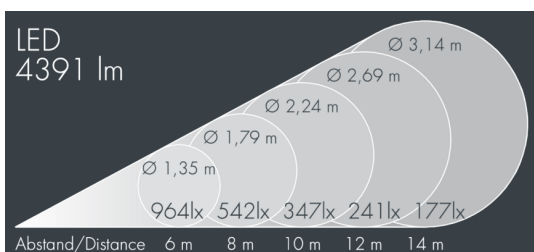

Superlight Compact LED

8 890 046 419

48 W, 4391 lm, 3000 K warm white,
narrow beam 12°

Customized solutions and modifications are possible: Special RAL, DB or NCS colours as polyester powder coat, luminaires in 2700 K and other colour temperatures and versions for high ambient temperature.

Specification text

housing made of die-cast aluminum AlSi12, polyester powder coated by high-quality and UV-stabilized coating process, Colour: black RAL 7021, all exterior parts are stainless steel, tempered safety glass, anti-reflective coating from 1 side, dark screenprint, silicon gasket, closure with 4 stainless steel screws, powder coated aluminum mounting bracket with tilt scale: 2 drilled holes Ø 8.5 mm, spacing 70 mm, 1 centre hole Ø 17 mm, tilt range: 120°, cable gland: 2 x M20, cable entry: 2, connecting terminal: 3 pole, highly efficient anodized rotationally symmetrical reflector with matt finish, integral driver (AC/DC), CRI > 80, max 3 SDCM, service life L90/B10 > 50.000 h, Beam angle (FWHM): 12°, luminous flux: 4391 lm, wattage: 48 W, delivered lumens 91 lm/W, protection type IP67, protection class I, impact resistance IK08, windage area 0,04 m², dimensions (L×H×W): 192 × 162 × 140 mm, weight 2.6 kg

IP67 IK08

Specification

Wattage	48 W	Beam angle (FWHM)	12°
Delivered lumens	91 lm/W	Housing colour	black RAL 7021
Light source	LED 3000 K	Power supply cable	Ø 6 – 13 mm
Color Rendering Index	CRI > 80	Protection type	IP67
Colour tolerance	max 3 SDCM	Protection class	I
Lifetime ta 25° C	L90/B10 > 50.000 h	Impact resistance	IK08
Control gear	on / off	Windage area	0,04m ²
Input voltage AC	220 – 240 V	Dimensions	192 × 162 × 140 mm
Input voltage DC	195 – 255 V	Weight	2,60 kg
Voltage protection	4 kV L/N 2 kV L/PE	Max. ambient temperature ta	40°
Luminaires per B16A / C16A	34 / 57		