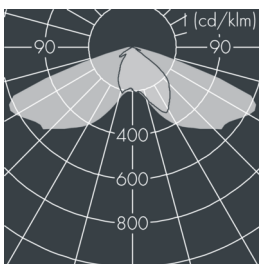

## Nightspot B

8 988 246 009

40 W, 3596 lm, 3000 K warm white,  
Street Optic 47° / 126°

## Specification text

housing made of corrosion-resistant die-cast aluminum AlSi12, polyester powder coated by high-quality and UV-stabilized coating process, Colour: black RAL 7021, all exterior parts are stainless steel, tempered safety glass, anti-reflective coating from 1 side, silicon gasket, closure with 4 stainless steel screws, for installation on poles  $\varnothing 60-100$ mm, adjustable aluminum mounting base, powder coated: 2 drilled holes  $\varnothing 9$ mm, spacing 105mm, 1 centre hole  $\varnothing 22$ mm, tilt range: 80°, cable gland: M20, connecting terminal: 3 pole, lens for batwing light distribution made of highly efficient optical silicon, integral control gear, min. 80, max 3 SDCM, service life L80/B20 > 50.000 h, Beam angle (FWHM): 47° / 126°, luminous flux: 3596 lm, wattage: 40 W, delivered lumens 91 lm/W, protection type IP67, protection class I, impact resistance IK08, windage area 0,05 m<sup>2</sup>, weight 5.3 kg

## Specification

Wattage	40 W	Beam angle (FWHM)	47° / 126°
Delivered lumens	91 lm/W	Housing colour	black RAL 7021
Light source	LED 3000 K	Power supply cable	$\varnothing 8 - 15$ mm
Color Rendering Index	min. 80	Protection type	IP67
Colour tolerance	max 3 SDCM	Protection class	I
Lifetime ta 25° C	L80/B20 > 50.000 h	Impact resistance	IK08
Control gear	on / off	Windage area	0,05m <sup>2</sup>
Input voltage AC	198 – 240 V	Weight	5,30 kg
Input voltage DC	195 – 255 V	Max. ambient temperature ta	40°
Voltage protection	4 kV L/N   2 kV L/PE		
Luminaires per B16A / C16A	34 / 57		