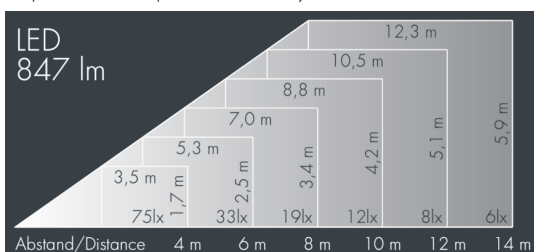

## Nightspot B

8 986 149 039

7 × 1,5 W, 847 lm, RGBW (4000 K) neutral white, DMX, elliptical beam spread 24° / 47°

Customized solutions and modifications are possible: Special RAL, DB or NCS colours as polyester powder coat, luminaires in 2700 K and other colour temperatures and versions for high ambient temperature.

## Specification text

housing made of corrosion-resistant die-cast aluminum AlSi12, polyester powder coated by high-quality and UV-stabilized coating process, Colour: black RAL 7021, all exterior parts are stainless steel, tempered safety glass, anti-reflective coating from 1 side, silicon gasket, closure with 4 stainless steel screws, powder coated aluminum mounting base adjustable: 2 drilled holes  $\varnothing$  9 mm, spacing 105 mm, 1 centre hole  $\varnothing$  22 mm, tilt range: 125°, cable gland: M20, connecting terminal: 6 pole, highly efficient optics with light conductor technology for precise lighting tasks and colour mixing within the luminaire, integral driver (AC/DC), service life L70/B20 > 50.000 h, Beam angle (FWHM): 24° / 47°, luminous flux: 847 lm, wattage: 42 W, delivered lumens 20 lm/W, protection type IP67, protection class I, impact resistance IK08, windage area 0,05 m<sup>2</sup>, dimensions:  $\varnothing$  240 mm, width 260 mm, weight 5.9 kg

## Specification

Wattage	42 W	Beam angle (FWHM)	24° / 47°
Delivered lumens	20 lm/W	Housing colour	black RAL 7021
Light source	LED RGBW (4000 K)	Power supply cable	$\varnothing$ 6 – 10 mm
Lifetime to 25° C	L70/B20 > 50.000 h	Protection type	IP67
Control gear	DMX	Protection class	I
Input voltage AC	120 – 250 V	Impact resistance	IK08
Input voltage DC	120 – 250 V	Windage area	0,05m <sup>2</sup>
Voltage protection	1 kV L/N   2 kV L/PE	Dimensions	$\varnothing$ 240 mm, width 260 mm
		Weight	5,90 kg
		Max. ambient temperature to	45°