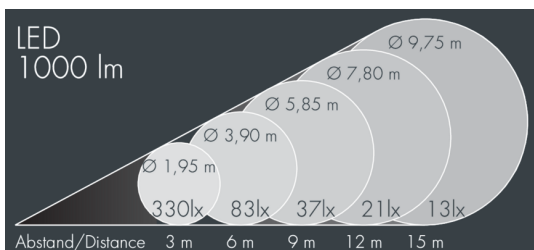

Nightspot B Gobo Projector

8 987 064 659

55 W, 1 240 lm, 6500 K cold white, DALI,
63 mm focal length 29°

Customized solutions and modifications are possible: Special RAL, DB or NCS colours as polyester powder coat, luminaires in 2700 K and other colour temperatures and versions for high ambient temperature.

Specification text

housing made of extruded aluminum and corrosion-resistant die-cast aluminum AlSi12, polyester powder coated by high-quality and UV-stabilized coating process, Colour: white RAL 9002, all exterior parts are stainless steel, tempered safety glass, anti-reflective coating from 1 side, silicon gasket, closure with 4 stainless steel screws, powder coated aluminum mounting bracket with tilt scale: 2 drilled holes Ø 9 mm, spacing 70 mm, 1 centre hole Ø 22 mm, tilt range: 105°, cable gland: M20, connecting terminal: 5 pole, focusable projection lens for precise light control and sharp-edged image projections, integral, dimmable driver (DALI), CRI > 70, service life L70/B > 50.000 h, Beam angle (FWHM): 29°, luminous flux: 1 240 lm, wattage: 55 W, delivered lumens 23 lm/W, protection type IP67, protection class II, impact resistance IK08, windage area 0,085 m², dimensions: Ø 240 mm, width 425 mm, weight 8.1 kg

Wattage	55 W	Beam angle (FWHM)	29°
Delivered lumens	23 lm/W	Housing colour	white RAL 9002
Light source	LED 6500 K	Power supply cable	Ø 8 – 1.5 mm
Color Rendering Index	CRI > 70	Protection type	IP67
Lifetime ta 25° C	L70/B > 50.000 h	Protection class	II
Control gear	DALI	Impact resistance	IK08
Input voltage AC	220 – 240 V	Windage area	0,085m ²
Input voltage DC	220 – 240 V	Dimensions	Ø 240 mm, width 425 mm
Voltage protection	2 kV L/N 4 kV L/PE	Weight	8,10 kg
Luminaires per B16A / C16A	23 / 39	Max. ambient temperature ta	35°