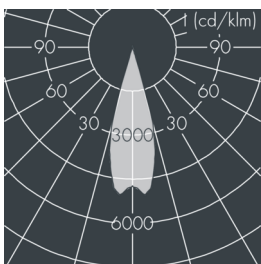

Nightspot B Gobo Projector

8 987 064 659

55 W, 1 240 lm, 6500 K cold white, DALI,
63 mm focal length 29°

Customized solutions and modifications are possible: Special RAL, DB or NCS colours as polyester powder coat, luminaires in 2700 K and other colour temperatures and versions for high ambient temperature.

Specification text

housing made of extruded aluminum and corrosion-resistant die-cast aluminum AlSi12, polyester powder coated by high-quality and UV-stabilized coating process, Colour: white RAL 9002, all exterior parts are stainless steel, tempered safety glass, anti-reflective coating from 1 side, silicon gasket, closure with 4 stainless steel screws, powder coated aluminum mounting bracket with tilt scale: 2 drilled holes Ø 9 mm, spacing 70 mm, 1 centre hole Ø 22 mm, tilt range: 105°, cable gland: M20, connecting terminal: 5 pole, focusable projection lens for precise light control and sharp-edged image projections, integral, dimmable driver (DALI), CRI > 70, service life L70/B > 50.000 h, Beam angle (FWHM): 29°, luminous flux: 1 240 lm, wattage: 55 W, delivered lumens 23 lm/W, protection type IP67, protection class II, impact resistance IK08, windage area 0,085 m², dimensions: Ø 240 mm, width 425 mm, weight 8.1 kg

Wattage	55 W	Beam angle (FWHM)	29°
Delivered lumens	23 lm/W	Housing colour	white RAL 9002
Light source	LED 6500 K	Power supply cable	Ø 8 – 1.5 mm
Color Rendering Index	CRI > 70	Protection type	IP67
Lifetime ta 25° C	L70/B > 50.000 h	Protection class	II
Control gear	DALI	Impact resistance	IK08
Input voltage AC	220 – 240 V	Windage area	0,085m ²
Input voltage DC	220 – 240 V	Dimensions	Ø 240 mm, width 425 mm
Voltage protection	2 kV L/N 4 kV L/PE	Weight	8,10 kg
Luminaires per B16A / C16A	23 / 39	Max. ambient temperature ta	35°