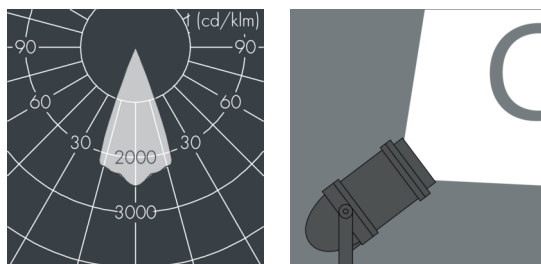

## Nightspot B Gobo Projector

8 987 054 569

55 W, 1724 lm, 6500 K cold white,  
45 mm focal length 41°

Customized solutions and modifications are possible: Special RAL, DB or NCS colours as polyester powder coat, luminaires in 2700 K and other colour temperatures and versions for high ambient temperature.

## Specification text

housing made of extruded aluminum and corrosion-resistant die-cast aluminum AlSi12, polyester powder coated by high-quality and UV-stabilized coating process, Colour: silver grey, all exterior parts are stainless steel, tempered safety glass, anti-reflective coating from 1 side, silicon gasket, closure with 4 stainless steel screws, powder coated aluminum mounting bracket with tilt scale: 2 drilled holes  $\varnothing$  9 mm, spacing 70 mm, 1 centre hole  $\varnothing$  22 mm, tilt range: 105°, cable gland: M20, connecting terminal: 3 pole, focusable projection lens for precise light control and sharp-edged image projections, integral driver (AC/DC), CRI > 70, service life L70/B > 50.000 h, Beam angle (FWHM): 41°, luminous flux: 1724 lm, wattage: 55 W, delivered lumens 31 lm/W, protection type IP67, protection class II, impact resistance IK08, windage area 0,085 m<sup>2</sup>, dimensions:  $\varnothing$  240 mm, width 425 mm, weight 8.1 kg

## Specification

Wattage	55 W	Beam angle (FWHM)	41°
Delivered lumens	31 lm/W	Housing colour	silver grey
Light source	LED 6500 K	Power supply cable	$\varnothing$ 8 – 15 mm
Color Rendering Index	CRI > 70	Protection type	IP67
Lifetime ta 25° C	L70/B > 50.000 h	Protection class	II
Control gear	on / off	Impact resistance	IK08
Input voltage AC	220 – 240 V	Windage area	0,085m <sup>2</sup>
Voltage protection	2 kV L/N   4 kV L/PE	Dimensions	$\varnothing$ 240 mm, width 425 mm
Luminaires per B16A / C16A	23 / 39	Weight	8,10 kg
		Max. ambient temperature ta	35°