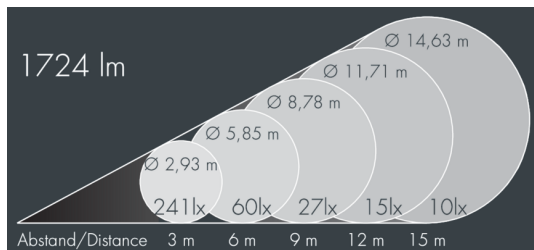

## Nightspot B Gobo Projector

8 987 054 569

55 W, 1724 lm, 6500 K cold white,  
45 mm focal length 41°

Customized solutions and modifications are possible: Special RAL, DB or NCS colours as polyester powder coat, luminaires in 2700 K and other colour temperatures and versions for high ambient temperature.

## Specification text

housing made of extruded aluminum and corrosion-resistant die-cast aluminum AlSi12, polyester powder coated by high-quality and UV-stabilized coating process, Colour: silver grey, all exterior parts are stainless steel, tempered safety glass, anti-reflective coating from 1 side, silicon gasket, closure with 4 stainless steel screws, powder coated aluminum mounting bracket with tilt scale: 2 drilled holes  $\varnothing$  9 mm, spacing 70 mm, 1 centre hole  $\varnothing$  22 mm, tilt range: 105°, cable gland: M20, connecting terminal: 3 pole, focusable projection lens for precise light control and sharp-edged image projections, integral driver (AC/DC), CRI > 70, service life L70/B > 50.000 h, Beam angle (FWHM): 41°, luminous flux: 1724 lm, wattage: 55 W, delivered lumens 31 lm/W, protection type IP67, protection class II, impact resistance IK08, windage area 0,085 m<sup>2</sup>, dimensions:  $\varnothing$  240 mm, width 425 mm, weight 8.1 kg

## Specification

Wattage	55 W	Beam angle (FWHM)	41°
Delivered lumens	31 lm/W	Housing colour	silver grey
Light source	LED 6500 K	Power supply cable	$\varnothing$ 8 – 15 mm
Color Rendering Index	CRI > 70	Protection type	IP67
Lifetime ta 25° C	L70/B > 50.000 h	Protection class	II
Control gear	on / off	Impact resistance	IK08
Input voltage AC	220 – 240 V	Windage area	0,085m <sup>2</sup>
Voltage protection	2 kV L/N   4 kV L/PE	Dimensions	$\varnothing$ 240 mm, width 425 mm
Luminaires per B16A / C16A	23 / 39	Weight	8,10 kg
		Max. ambient temperature ta	35°