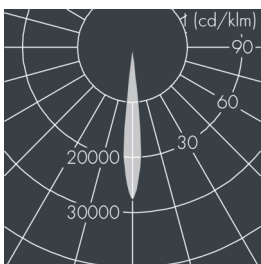

Nightspot B Gobo Projector

8 987 044 619

55 W, 1795 lm, 6500 K cold white, DALI,
150 mm focal length 14°

Customized solutions and modifications are possible: Special RAL, DB or NCS colours as polyester powder coat, luminaires in 2700 K and other colour temperatures and versions for high ambient temperature.

Specification text

housing made of extruded aluminum and corrosion-resistant die-cast aluminum AlSi12, polyester powder coated by high-quality and UV-stabilized coating process, Colour: black RAL 7021, all exterior parts are stainless steel, tempered safety glass, anti-reflective coating from 1 side, silicon gasket, closure with 4 stainless steel screws, powder coated aluminum mounting bracket with tilt scale: 2 drilled holes \varnothing 9 mm, spacing 70 mm, 1 centre hole \varnothing 22 mm, tilt range: 105°, cable gland: M20, connecting terminal: 5 pole, focusable projection lens for precise light control and sharp-edged image projections, integral, dimmable driver (DALI), 70, service life L70/B > 50.000 h, Beam angle (FWHM): 14°, luminous flux: 1795 lm, wattage: 55 W, delivered lumens 33 lm/W, protection type IP67, protection class II, impact resistance IK08, windage area 0,085 m², dimensions: \varnothing 240 mm, width 425 mm, weight 8.1 kg

Wattage	55 W	Beam angle (FWHM)	14°
Delivered lumens	33 lm/W	Housing colour	black RAL 7021
Light source	LED 6500 K	Power supply cable	\varnothing 8 – 15 mm
Color Rendering Index	70	Protection type	IP67
Lifetime ta 25° C	L70/B > 50.000 h	Protection class	II
Control gear	DALI	Impact resistance	IK08
Input voltage AC	220 – 240 V	Windage area	0,085m ²
Input voltage DC	220 – 240 V	Dimensions	\varnothing 240 mm, width 425 mm
Voltage protection	2 kV L/N 4 kV L/PE	Weight	8,10 kg
Luminaires per B16A / C16A	23 / 39	Max. ambient temperature ta	35°