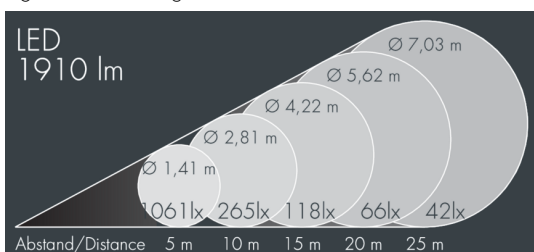

Nightspot B Gobo Projector

8 987 044 619

55 W, 1795 lm, 6500 K cold white, DALI,
150 mm focal length 14°

Customized solutions and modifications are possible: Special RAL, DB or NCS colours as polyester powder coat, luminaires in 2700 K and other colour temperatures and versions for high ambient temperature.

Specification text

housing made of extruded aluminum and corrosion-resistant die-cast aluminum AlSi12, polyester powder coated by high-quality and UV-stabilized coating process, Colour: black RAL 7021, all exterior parts are stainless steel, tempered safety glass, anti-reflective coating from 1 side, silicon gasket, closure with 4 stainless steel screws, powder coated aluminum mounting bracket with tilt scale: 2 drilled holes \varnothing 9 mm, spacing 70 mm, 1 centre hole \varnothing 22 mm, tilt range: 105°, cable gland: M20, connecting terminal: 5 pole, focusable projection lens for precise light control and sharp-edged image projections, integral, dimmable driver (DALI), 70, service life L70/B > 50.000 h, Beam angle (FWHM): 14°, luminous flux: 1795 lm, wattage: 55 W, delivered lumens 33 lm/W, protection type IP67, protection class II, impact resistance IK08, windage area 0,085 m², dimensions: \varnothing 240 mm, width 425 mm, weight 8.1 kg

Wattage	55 W	Beam angle (FWHM)	14°
Delivered lumens	33 lm/W	Housing colour	black RAL 7021
Light source	LED 6500 K	Power supply cable	\varnothing 8 – 15 mm
Color Rendering Index	70	Protection type	IP67
Lifetime ta 25° C	L70/B > 50.000 h	Protection class	II
Control gear	DALI	Impact resistance	IK08
Input voltage AC	220 – 240 V	Windage area	0,085m ²
Input voltage DC	220 – 240 V	Dimensions	\varnothing 240 mm, width 425 mm
Voltage protection	2 kV L/N 4 kV L/PE	Weight	8,10 kg
Luminaires per B16A / C16A	23 / 39	Max. ambient temperature ta	35°