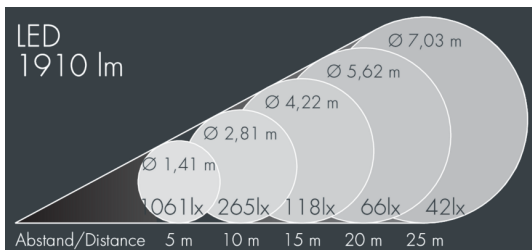

Nightspot B Gobo Projector

8 987 044 519

55 W, 1795 lm, 6500 K cold white,
150 mm focal length 14°

Customized solutions and modifications are possible: Special RAL, DB or NCS colours as polyester powder coat, luminaires in 2700 K and other colour temperatures and versions for high ambient temperature.

Specification text

housing made of extruded aluminum and corrosion-resistant die-cast aluminum AlSi12, polyester powder coated by high-quality and UV-stabilized coating process, Colour: black RAL 7021, all exterior parts are stainless steel, tempered safety glass, anti-reflective coating from 1 side, silicon gasket, closure with 4 stainless steel screws, powder coated aluminum mounting bracket with tilt scale: 2 drilled holes \varnothing 9 mm, spacing 70 mm, 1 centre hole \varnothing 22 mm, tilt range: 105°, cable gland: M20, connecting terminal: 3 pole, focusable projection lens for precise light control and sharp-edged image projections, integral driver (AC/DC), 70, service life L70/B > 50.000 h, Beam angle (FWHM): 14°, luminous flux: 1795 lm, wattage: 55 W, delivered lumens 33 lm/W, protection type IP67, protection class II, impact resistance IK08, windage area 0,085 m², dimensions: \varnothing 240 mm, width 425 mm, weight 8.1 kg

Wattage	55 W	Beam angle (FWHM)	14°
Delivered lumens	33 lm/W	Housing colour	black RAL 7021
Light source	LED 6500 K	Power supply cable	\varnothing 8 – 15 mm
Color Rendering Index	70	Protection type	IP67
Lifetime ta 25° C	L70/B > 50.000 h	Protection class	II
Control gear	on / off	Impact resistance	IK08
Input voltage AC	220 – 240 V	Windage area	0,085m ²
Voltage protection	2 kV L/N 4 kV L/PE	Dimensions	\varnothing 240 mm, width 425 mm
Luminaires per B16A / C16A	23 / 39	Weight	8,10 kg
		Max. ambient temperature ta	35°