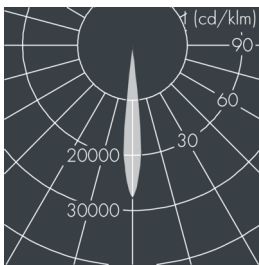

Nightspot B Gobo Projector

8 987 044 519

55 W, 1795 lm, 6500 K cold white,
150 mm focal length 14°

Customized solutions and modifications are possible: Special RAL, DB or NCS colours as polyester powder coat, luminaires in 2700 K and other colour temperatures and versions for high ambient temperature.

Specification text

housing made of extruded aluminum and corrosion-resistant die-cast aluminum AlSi12, polyester powder coated by high-quality and UV-stabilized coating process, Colour: black RAL 7021, all exterior parts are stainless steel, tempered safety glass, anti-reflective coating from 1 side, silicon gasket, closure with 4 stainless steel screws, powder coated aluminum mounting bracket with tilt scale: 2 drilled holes \varnothing 9 mm, spacing 70 mm, 1 centre hole \varnothing 22 mm, tilt range: 105°, cable gland: M20, connecting terminal: 3 pole, focusable projection lens for precise light control and sharp-edged image projections, integral driver (AC/DC), 70, service life L70/B > 50.000 h, Beam angle (FWHM): 14°, luminous flux: 1795 lm, wattage: 55 W, delivered lumens 33 lm/W, protection type IP67, protection class II, impact resistance IK08, windage area 0,085 m², dimensions: \varnothing 240 mm, width 425 mm, weight 8.1 kg

Wattage	55 W	Beam angle (FWHM)	14°
Delivered lumens	33 lm/W	Housing colour	black RAL 7021
Light source	LED 6500 K	Power supply cable	\varnothing 8 – 15 mm
Color Rendering Index	70	Protection type	IP67
Lifetime ta 25° C	L70/B > 50.000 h	Protection class	II
Control gear	on / off	Impact resistance	IK08
Input voltage AC	220 – 240 V	Windage area	0,085m ²
Voltage protection	2 kV L/N 4 kV L/PE	Dimensions	\varnothing 240 mm, width 425 mm
Luminaires per B16A / C16A	23 / 39	Weight	8,10 kg
		Max. ambient temperature ta	35°