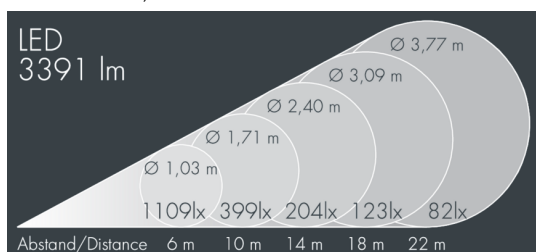

Monospot 3

8 907 255 019

36 W, 3391 lm, 4000 K neutral white,
narrow beam 9°

Customized solutions and modifications are possible: Special RAL, DB or NCS colours as polyester powder coat, luminaires in 2700 K and other colour temperatures and versions for high ambient temperature.

Specification text

housing made of corrosion-resistant die-cast aluminum AlSi12, polyester powder coated by high-quality and UV-stabilized coating process, Colour: silver grey, all exterior parts are stainless steel, tempered safety glass, anti-reflective coating from 1 side, dark screenprint, silicon gasket, closure with 3 stainless steel screws, for installation on poles Ø 60 - 100 mm, tiltable base made of powder coated aluminum, 2 drilled holes Ø 9 mm, spacing 95 mm, 1 centre hole Ø 13.5 mm, tilt range: 90°, 360° adjustable, cable gland: M20, connecting terminal: 3 pole, highly efficient faceted rotationally symmetrical reflector, integral driver (AC/DC), CRI > 80, max 2 SDCM, service life L90/B10 > 50.000 h, Beam angle (FWHM): 9°, luminous flux: 3391 lm, wattage: 36 W, delivered lumens 94 lm/W, protection type IP67, protection class II, impact resistance IK08, windage area 0,049 m², dimensions: Ø 175 mm, width 200 mm, weight 3.2 kg

Specification

Wattage	36 W	Beam angle (FWHM)	9°
Delivered lumens	94 lm/W	Housing colour	silver grey
Light source	LED 4000 K	Power supply cable	Ø 6 – 13 mm
Color Rendering Index	CRI > 80	Protection type	IP67
Colour tolerance	max 2 SDCM	Protection class	II
Lifetime ta 25° C	L90/B10 > 50.000 h	Impact resistance	IK08
Control gear	on / off	Windage area	0,049m ²
Input voltage AC	110 – 240 V	Dimensions	Ø 175 mm, width 200 mm
Input voltage DC	190 – 250 V	Weight	3,20 kg
Voltage protection	4 kV L/N 5 kV L/PE	Max. ambient temperature ta	35°
Luminaires per B16A / C16A	30 / 51		