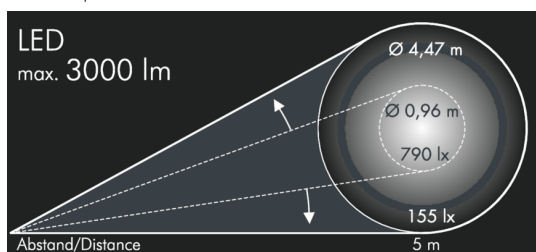

Monospot 3

8 907 066 069

36 W, 2211 lm, 3000 K warm white,
Vario Optic 11 – 48°

Customized solutions and modifications are possible: Special RAL, DB or NCS colours as polyester powder coat, luminaires in 2700 K and other colour temperatures and versions for high ambient temperature.

Specification text

housing made of corrosion-resistant die-cast aluminum AlSi12, polyester powder coated by high-quality and UV-stabilized coating process, Colour: white RAL 9002, all exterior parts are stainless steel, tempered safety glass, anti-reflective coating from 1 side, dark screenprint, silicon gasket, closure with 3 stainless steel screws, bracket: 2 long holes \varnothing 7 mm, spacing 30-40 mm, 1 centre hole \varnothing 17 mm, tilt range: 180°, cable gland: M20, connecting terminal: 3 pole, Optical lens for narrow and wide beam light distribution, adjustable from outside the luminaire on site, integral driver (AC/DC), CRI > 80, max 2 SDCM, service life L90/B10 > 50.000 h, Beam angle (FWHM): 11 – 48°, luminous flux: 2211 lm, wattage: 36 W, delivered lumens 61 – 83 lm/W, protection type IP67, protection class II, impact resistance IK08, windage area 0,049 m², dimensions: \varnothing 175 mm, width 200 mm, weight 3.7 kg

IP67 IK08

Specification

Wattage	36 W	Beam angle (FWHM)	11 – 48°
Delivered lumens	61 – 83 lm/W	Housing colour	white RAL 9002
Light source	LED 3000 K	Power supply cable	\varnothing 6 – 13 mm
Color Rendering Index	CRI > 80	Protection type	IP67
Colour tolerance	max 2 SDCM	Protection class	II
Lifetime ta 25° C	L90/B10 > 50.000 h	Impact resistance	IK08
Control gear	on / off	Windage area	0,049m ²
Input voltage AC	110 – 240 V	Dimensions	\varnothing 175 mm, width 200 mm
Input voltage DC	190 – 250 V	Weight	3,70 kg
Voltage protection	4 kV L/N 5 kV L/PE	Max. ambient temperature ta	35°
Luminaires per B16A / C16A	30 / 51		