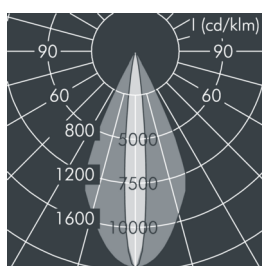

Monospot 3

8 907 066 069

36 W, 2211 lm, 3000 K warm white,
Vario Optic 11 – 48°

Customized solutions and modifications are possible: Special RAL, DB or NCS colours as polyester powder coat, luminaires in 2700 K and other colour temperatures and versions for high ambient temperature.

Specification text

housing made of corrosion-resistant die-cast aluminum AlSi12, polyester powder coated by high-quality and UV-stabilized coating process, Colour: white RAL 9002, all exterior parts are stainless steel, tempered safety glass, anti-reflective coating from 1 side, dark screenprint, silicon gasket, closure with 3 stainless steel screws, bracket: 2 long holes \varnothing 7 mm, spacing 30-40 mm, 1 centre hole \varnothing 17 mm, tilt range: 180°, cable gland: M20, connecting terminal: 3 pole, Optical lens for narrow and wide beam light distribution, adjustable from outside the luminaire on site, integral driver (AC/DC), CRI > 80, max 2 SDCM, service life L90/B10 > 50.000 h, Beam angle (FWHM): 11 – 48°, luminous flux: 2211 lm, wattage: 36 W, delivered lumens 61 – 83 lm/W, protection type IP67, protection class II, impact resistance IK08, windage area 0,049 m², dimensions: \varnothing 175 mm, width 200 mm, weight 3.7 kg

IP67 IK08

Specification

Wattage	36 W	Beam angle (FWHM)	11 – 48°
Delivered lumens	61 – 83 lm/W	Housing colour	white RAL 9002
Light source	LED 3000 K	Power supply cable	\varnothing 6 – 13 mm
Color Rendering Index	CRI > 80	Protection type	IP67
Colour tolerance	max 2 SDCM	Protection class	II
Lifetime ta 25° C	L90/B10 > 50.000 h	Impact resistance	IK08
Control gear	on / off	Windage area	0,049m ²
Input voltage AC	110 – 240 V	Dimensions	\varnothing 175 mm, width 200 mm
Input voltage DC	190 – 250 V	Weight	3,70 kg
Voltage protection	4 kV L/N 5 kV L/PE	Max. ambient temperature ta	35°
Luminaires per B16A / C16A	30 / 51		