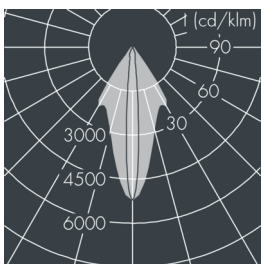

Monospot 3

8 907 055 279

36 W, 2733 lm, 4000 K neutral white, 1-10V, linear, rotatable 36° / 9°

Customized solutions and modifications are possible: Special RAL, DB or NCS colours as polyester powder coat, luminaires in 2700 K and other colour temperatures and versions for high ambient temperature.

Specification text

housing made of corrosion-resistant die-cast aluminum AlSi12, polyester powder coated by high-quality and UV-stabilized coating process, Colour: silver grey, all exterior parts are stainless steel, tempered safety glass, anti-reflective coating from 1 side, silicon gasket, closure with 3 stainless steel screws, bracket: 2 long holes \varnothing 7 mm, spacing 30-40 mm, 1 centre hole \varnothing 17 mm, tilt range: 180°, cable gland: M20, connecting terminal: 5 pole, highly efficient faceted rotationally symmetrical reflector, integral driver (dimnable 1-10V), CRI > 80, max 2 SDCM, service life L90/B10 > 50.000 h, Beam angle (FWHM): 36° / 9°, luminous flux: 2733 lm, wattage: 36 W, delivered lumens 76 lm/W, protection type IP67, protection class II, impact resistance IK08, windage area 0,049 m², dimensions: \varnothing 175 mm, width 200 mm, weight 3 kg

IP 67 IK 08

Specification

Wattage	36 W	Beam angle (FWHM)	36° / 9°
Delivered lumens	76 lm/W	Housing colour	silver grey
Light source	LED 4000 K	Power supply cable	\varnothing 6 – 13 mm
Color Rendering Index	CRI > 80	Protection type	IP67
Colour tolerance	max 2 SDCM	Protection class	II
Lifetime ta 25° C	L90/B10 > 50.000 h	Impact resistance	IK08
Control gear	1-10V	Windage area	0,049m ²
Input voltage AC	110 – 240 V	Dimensions	\varnothing 175 mm, width 200 mm
Input voltage DC	190 – 250 V	Weight	3,00 kg
Voltage protection	4 kV L/N 5 kV L/PE	Max. ambient temperature ta	35°
Luminaires per B16A / C16A	30 / 51		