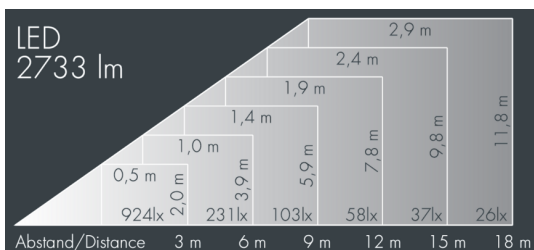

Monospot 3

8 907 055 279

36 W, 2733 lm, 4000 K neutral white, 1-10V, linear, rotatable 36° / 9°

Customized solutions and modifications are possible: Special RAL, DB or NCS colours as polyester powder coat, luminaires in 2700 K and other colour temperatures and versions for high ambient temperature.

Specification text

housing made of corrosion-resistant die-cast aluminum AlSi12, polyester powder coated by high-quality and UV-stabilized coating process, Colour: silver grey, all exterior parts are stainless steel, tempered safety glass, anti-reflective coating from 1 side, silicon gasket, closure with 3 stainless steel screws, bracket: 2 long holes \varnothing 7 mm, spacing 30-40 mm, 1 centre hole \varnothing 17 mm, tilt range: 180°, cable gland: M20, connecting terminal: 5 pole, highly efficient faceted rotationally symmetrical reflector, integral driver (dimnable 1-10V), CRI > 80, max 2 SDCM, service life L90/B10 > 50.000 h, Beam angle (FWHM): 36° / 9°, luminous flux: 2733 lm, wattage: 36 W, delivered lumens 76 lm/W, protection type IP67, protection class II, impact resistance IK08, windage area 0,049 m², dimensions: \varnothing 175 mm, width 200 mm, weight 3 kg

IP 67 IK 08

Specification

Wattage	36 W	Beam angle (FWHM)	36° / 9°
Delivered lumens	76 lm/W	Housing colour	silver grey
Light source	LED 4000 K	Power supply cable	\varnothing 6 – 13 mm
Color Rendering Index	CRI > 80	Protection type	IP67
Colour tolerance	max 2 SDCM	Protection class	II
Lifetime ta 25° C	L90/B10 > 50.000 h	Impact resistance	IK08
Control gear	1-10V	Windage area	0,049m ²
Input voltage AC	110 – 240 V	Dimensions	\varnothing 175 mm, width 200 mm
Input voltage DC	190 – 250 V	Weight	3,00 kg
Voltage protection	4 kV L/N 5 kV L/PE	Max. ambient temperature ta	35°
Luminaires per B16A / C16A	30 / 51		