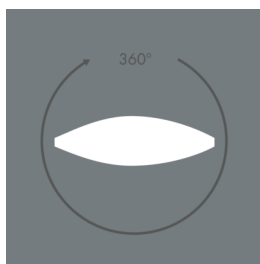

Monospot 3

8 907 055 279

36 W, 2733 lm, 4000 K neutral white, 1-10V, linear, rotatable 36° / 9°

Customized solutions and modifications are possible: Special RAL, DB or NCS colours as polyester powder coat, luminaires in 2700 K and other colour temperatures and versions for high ambient temperature.

Specification text

housing made of corrosion-resistant die-cast aluminum AlSi12, polyester powder coated by high-quality and UV-stabilized coating process, Colour: silver grey, all exterior parts are stainless steel, tempered safety glass, anti-reflective coating from 1 side, silicon gasket, closure with 3 stainless steel screws, bracket: 2 long holes \varnothing 7 mm, spacing 30-40 mm, 1 centre hole \varnothing 17 mm, tilt range: 180°, cable gland: M20, connecting terminal: 5 pole, highly efficient faceted rotationally symmetrical reflector, integral driver (dimnable 1-10V), CRI > 80, max 2 SDCM, service life L90/B10 > 50.000 h, Beam angle (FWHM): 36° / 9°, luminous flux: 2733 lm, wattage: 36 W, delivered lumens 76 lm/W, protection type IP67, protection class II, impact resistance IK08, windage area 0,049 m², dimensions: \varnothing 175 mm, width 200 mm, weight 3 kg

IP 67 IK 08

Specification

Wattage	36 W	Beam angle (FWHM)	36° / 9°
Delivered lumens	76 lm/W	Housing colour	silver grey
Light source	LED 4000 K	Power supply cable	\varnothing 6 – 13 mm
Color Rendering Index	CRI > 80	Protection type	IP67
Colour tolerance	max 2 SDCM	Protection class	II
Lifetime ta 25° C	L90/B10 > 50.000 h	Impact resistance	IK08
Control gear	1-10V	Windage area	0,049m ²
Input voltage AC	110 – 240 V	Dimensions	\varnothing 175 mm, width 200 mm
Input voltage DC	190 – 250 V	Weight	3,00 kg
Voltage protection	4 kV L/N 5 kV L/PE	Max. ambient temperature ta	35°
Luminaires per B16A / C16A	30 / 51		