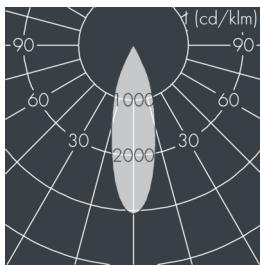

Monospot 3

8 907 055 249

36 W, 3448 lm, 4000 K neutral white, 1-10V,
medium wide beam 30°

Customized solutions and modifications are possible: Special RAL, DB or NCS colours as polyester powder coat, luminaires in 2700 K and other colour temperatures and versions for high ambient temperature.

Specification text

housing made of corrosion-resistant die-cast aluminum AlSi12, polyester powder coated by high-quality and UV-stabilized coating process, Colour: silver grey, all exterior parts are stainless steel, tempered safety glass, anti-reflective coating from 1 side, dark screenprint, silicon gasket, closure with 3 stainless steel screws, bracket: 2 long holes \varnothing 7 mm, spacing 30-40 mm, 1 centre hole \varnothing 17 mm, tilt range: 180°, cable gland: M20, connecting terminal: 5 pole, highly efficient faceted rotationally symmetrical reflector, integral driver (dimnable 1-10V), CRI > 80, max 2 SDCM, service life L90/B10 > 50.000 h, Beam angle (FWHM): 30°, luminous flux: 3448 lm, wattage: 36 W, delivered lumens 96 lm/W, protection type IP67, protection class II, impact resistance IK08, windage area 0,049 m², dimensions: \varnothing 175 mm, width 200 mm, weight 3 kg

IP67 IK08

Specification

Wattage	36 W	Beam angle (FWHM)	30°
Delivered lumens	96 lm/W	Housing colour	silver grey
Light source	LED 4000 K	Power supply cable	\varnothing 6 – 13 mm
Color Rendering Index	CRI > 80	Protection type	IP67
Colour tolerance	max 2 SDCM	Protection class	II
Lifetime ta 25° C	L90/B10 > 50.000 h	Impact resistance	IK08
Control gear	1-10V	Windage area	0,049m ²
Input voltage AC	110 – 240 V	Dimensions	\varnothing 175 mm, width 200 mm
Input voltage DC	190 – 250 V	Weight	3,00 kg
Voltage protection	4 kV L/N 5 kV L/PE	Max. ambient temperature ta	35°
Luminaires per B16A / C16A	30 / 51		