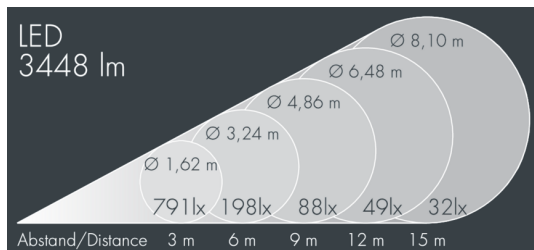

Monospot 3

8 907 055 249

36 W, 3448 lm, 4000 K neutral white, 1-10V,
medium wide beam 30°

Customized solutions and modifications are possible: Special RAL, DB or NCS colours as polyester powder coat, luminaires in 2700 K and other colour temperatures and versions for high ambient temperature.

Specification text

housing made of corrosion-resistant die-cast aluminum AlSi12, polyester powder coated by high-quality and UV-stabilized coating process, Colour: silver grey, all exterior parts are stainless steel, tempered safety glass, anti-reflective coating from 1 side, dark screenprint, silicon gasket, closure with 3 stainless steel screws, bracket: 2 long holes \varnothing 7 mm, spacing 30-40 mm, 1 centre hole \varnothing 17 mm, tilt range: 180°, cable gland: M20, connecting terminal: 5 pole, highly efficient faceted rotationally symmetrical reflector, integral driver (dimnable 1-10V), CRI > 80, max 2 SDCM, service life L90/B10 > 50.000 h, Beam angle (FWHM): 30°, luminous flux: 3448 lm, wattage: 36 W, delivered lumens 96 lm/W, protection type IP67, protection class II, impact resistance IK08, windage area 0,049 m², dimensions: \varnothing 175 mm, width 200 mm, weight 3 kg

IP67 IK08

Specification

Wattage	36 W	Beam angle (FWHM)	30°
Delivered lumens	96 lm/W	Housing colour	silver grey
Light source	LED 4000 K	Power supply cable	\varnothing 6 – 13 mm
Color Rendering Index	CRI > 80	Protection type	IP67
Colour tolerance	max 2 SDCM	Protection class	II
Lifetime ta 25° C	L90/B10 > 50.000 h	Impact resistance	IK08
Control gear	1-10V	Windage area	0,049m ²
Input voltage AC	110 – 240 V	Dimensions	\varnothing 175 mm, width 200 mm
Input voltage DC	190 – 250 V	Weight	3,00 kg
Voltage protection	4 kV L/N 5 kV L/PE	Max. ambient temperature ta	35°
Luminaires per B16A / C16A	30 / 51		