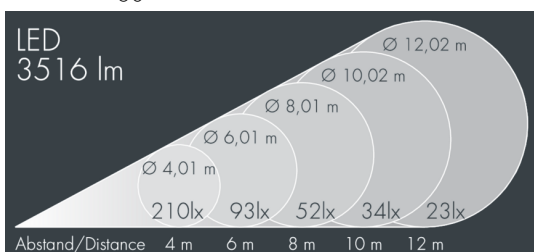

Monospot 3

8 903 265 159

36 W, 3516 lm, 4000 K neutral white, DALI, wide beam 53°

Customized solutions and modifications are possible: Special RAL, DB or NCS colours as polyester powder coat, luminaires in 2700 K and other colour temperatures and versions for high ambient temperature.

Specification text

housing made of corrosion-resistant die-cast aluminum AlSi12, polyester powder coated by high-quality and UV-stabilized coating process, Colour: white RAL 9002, all exterior parts are stainless steel, tempered safety glass, anti-reflective coating from 1 side, dark screenprint, silicon gasket, closure with 3 stainless steel screws, for installation on poles Ø 60 - 100 mm, tiltable base made of powder coated aluminum, 2 drilled holes Ø 9 mm, spacing 95 mm, 1 centre hole Ø 13.5 mm, tilt range: 90°, 360° adjustable, cable gland: M20, connecting terminal: 5 pole, highly efficient faceted rotationally symmetrical reflector, integral, dimmable driver (DALI), CRI > 80, max 2 SDCM, service life L90/B10 > 50.000 h, Beam angle (FWHM): 53°, luminous flux: 3516 lm, wattage: 36 W, delivered lumens 98 lm/W, protection type IP67, protection class I, impact resistance IK08, windage area 0,049 m², dimensions: Ø 175 mm, width 200 mm, weight 3.2 kg

Specification

Wattage	36 W	Beam angle (FWHM)	53°
Delivered lumens	98 lm/W	Housing colour	white RAL 9002
Light source	LED 4000 K	Power supply cable	Ø 6 - 13 mm
Color Rendering Index	CRI > 80	Protection type	IP67
Colour tolerance	max 2 SDCM	Protection class	I
Lifetime ta 25° C	L90/B10 > 50.000 h	Impact resistance	IK08
Control gear	DALI	Windage area	0,049m ²
Input voltage AC	110 - 240 V	Dimensions	Ø 175 mm, width 200 mm
Input voltage DC	190 - 250 V	Weight	3,20 kg
Voltage protection	4 kV L/N 5 kV L/PE	Max. ambient temperature ta	35°
Luminaires per B16A / C16A	30 / 51		