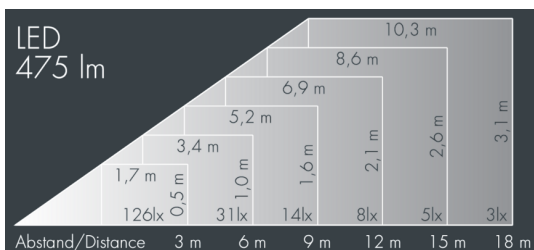

## Monospot 1

8 901 055 039

6 W, 475 lm, 4000 K neutral white,  
linear, horizontal 7° / 34°

Customized solutions and modifications are possible: Special RAL, DB or NCS colours as polyester powder coat, luminaires in 2700 K and other colour temperatures and versions for high ambient temperature.

## Specification text

housing made of corrosion-resistant die-cast aluminum AlSi12, polyester powder coated by high-quality and UV-stabilized coating process, Colour: silver grey, all exterior parts are stainless steel, tempered safety glass, anti-reflective coating from 1 side, dark screenprint, silicon gasket, closure with 2 stainless steel screws, mounting bracket: 1 elongated hole  $\varnothing$  7 mm, spacing 18 mm, 1 centre hole  $\varnothing$  8.5 mm, tilt range: 180°, cable gland: M16, connecting terminal: 3 pole, highly efficient faceted rotationally symmetrical reflector, integral driver (AC), CRI > 80, max 3 SDCM, service life L90/B10 > 50.000 h, Beam angle (FWHM): 7° / 34°, luminous flux: 475 lm, wattage: 6 W, delivered lumens 79 lm/W, protection type IP67, protection class I, impact resistance IK08, windage area 0,017 m<sup>2</sup>, dimensions:  $\varnothing$  100 mm, width 113 mm, weight 1 kg

## Specification

Wattage	6 W	Beam angle (FWHM)	7° / 34°
Delivered lumens	79 lm/W	Housing colour	silver grey
Light source	LED 4000 K	Power supply cable	$\varnothing$ 5 – 9 mm
Color Rendering Index	CRI > 80	Protection type	IP67
Colour tolerance	max 3 SDCM	Protection class	I
Lifetime ta 25° C	L90/B10 > 50.000 h	Impact resistance	IK08
Control gear	on / off	Windage area	0,017m <sup>2</sup>
Input voltage AC	100 – 240 V	Dimensions	$\varnothing$ 100 mm, width 113 mm
Voltage protection	1 kV L/N   1 kV L/PE	Weight	1,00 kg
Luminaires per B16A / C16A	154 / 154	Max. ambient temperature ta	45°