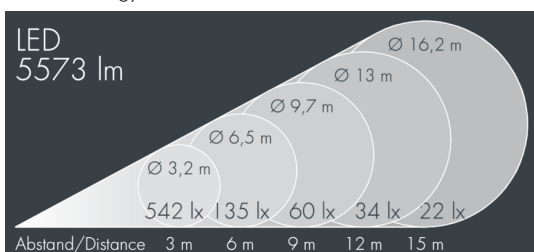

Monospot 4

8 908 256 159

70 W, 5573 lm, 3000 K warm white, DALI, wide beam 57°

Customized solutions and modifications are possible: Special RAL, DB or NCS colours as polyester powder coat, luminaires in 2700 K and other colour temperatures and versions for high ambient temperature.

Specification text

housing made of corrosion-resistant die-cast aluminum AlSi12, polyester powder coated by high-quality and UV-stabilized coating process, Colour: silver grey, all exterior parts are stainless steel, tempered safety glass, anti-reflective coating from 1 side, dark screenprint, silicon gasket, closure with 3 stainless steel screws, for installation on poles Ø 60 - 100 mm, tiltable base made of powder coated aluminum, 2 drilled holes Ø 9 mm, spacing 95 mm, 1 centre hole Ø 13.5 mm, tilt range: 90°, 360° adjustable, cable gland: M20, connecting terminal: 5 pole, highly efficient faceted rotationally symmetrical reflector, integral, dimmable driver (DALI), CRI > 80, max 2 SDCM, service life L90/B10 > 50.000 h, Beam angle (FWHM): 57°, luminous flux: 5573 lm, wattage: 70 W, delivered lumens 80 lm/W, protection type IP67, protection class II, impact resistance IK08, windage area 0,075 m², dimensions: Ø 210 mm, width 240 mm, weight 5.1 kg

Specification

Wattage	70 W	Beam angle (FWHM)	57°
Delivered lumens	80 lm/W	Housing colour	silver grey
Light source	LED 3000 K	Power supply cable	Ø 6 - 13 mm
Color Rendering Index	CRI > 80	Protection type	IP67
Colour tolerance	max 2 SDCM	Protection class	II
Lifetime ta 25° C	L90/B10 > 50.000 h	Impact resistance	IK08
Control gear	DALI	Windage area	0,075m ²
Input voltage AC	220 - 240 V	Dimensions	Ø 210 mm, width 240 mm
Input voltage DC	195 - 255 V	Weight	5,10 kg
Voltage protection	2 kV L/N 4 kV L/PE	Max. ambient temperature ta	35°
Luminaires per B16A / C16A	10 / 16		