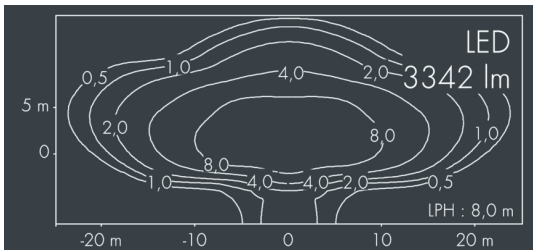

Monospot 3

8 903 056 089

36 W, 3342 lm, 3000 K warm white,
Street Optic 52° / 138°

Customized solutions and modifications are possible: Special RAL, DB or NCS colours as polyester powder coat, luminaires in 2700 K and other colour temperatures and versions for high ambient temperature.

Specification text

housing made of corrosion-resistant die-cast aluminum AlSi12, polyester powder coated by high-quality and UV-stabilized coating process, Colour: silver grey, all exterior parts are stainless steel, tempered safety glass, anti-reflective coating from 1 side, dark screenprint, silicon gasket, closure with 3 stainless steel screws, bracket: 2 long holes \varnothing 7 mm, spacing 30-40 mm, 1 centre hole \varnothing 17 mm, tilt range: 180°, cable gland: M20, connecting terminal: 3 pole, lens for batwing light distribution made of highly efficient optical silicon, integral driver (AC/DC), CRI > 85, max 2 SDCM, service life L90/B10 > 50.000 h, Beam angle (FWHM): 52° / 138°, luminous flux: 3342 lm, wattage: 36 W, delivered lumens 93 lm/W, protection type IP67, protection class I, impact resistance IK08, windage area 0,049 m², dimensions: \varnothing 175 mm, width 200 mm, weight 3.7 kg

IP67 IK08

Specification

Wattage	36 W	Beam angle (FWHM)	52° / 138°
Delivered lumens	93 lm/W	Housing colour	silver grey
Light source	LED 3000 K	Power supply cable	\varnothing 6 – 13 mm
Color Rendering Index	CRI > 85	Protection type	IP67
Colour tolerance	max 2 SDCM	Protection class	I
Lifetime ta 25° C	L90/B10 > 50.000 h	Impact resistance	IK08
Control gear	on / off	Windage area	0,049m ²
Input voltage AC	110 – 240 V	Dimensions	\varnothing 175 mm, width 200 mm
Input voltage DC	190 – 250 V	Weight	3,70 kg
Voltage protection	4 kV L/N 5 kV L/PE	Max. ambient temperature ta	30°
Luminaires per B16A / C16A	30 / 51		