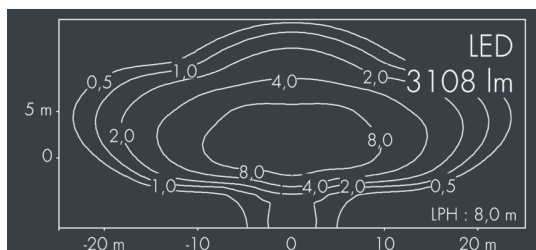

### Monospot 3

8 903 047 189

36 W, 3108 lm, 2700 K warm white, DALI,  
Street Optic 52° / 138°

Customized solutions and modifications are possible: Special RAL, DB or NCS colours as polyester powder coat, luminaires in 2700 K and other colour temperatures and versions for high ambient temperature.

### Specification text

housing made of corrosion-resistant die-cast aluminum ALSi12, polyester powder coated by high-quality and UV-stabilized coating process, Colour: black RAL 7021, all exterior parts are stainless steel, tempered safety glass, anti-reflective coating from 1 side, dark screenprint, silicon gasket, closure with 3 stainless steel screws, bracket: 2 long holes  $\varnothing$  7 mm, spacing 30-40 mm, 1 centre hole  $\varnothing$  17 mm, tilt range: 180°, cable gland: M20, connecting terminal: 5 pole, lens for batwing light distribution made of highly efficient optical silicon, integral, dimmable driver (DALI), CRI > 85, max 2 SDCM, service life L90/B10 > 50.000 h, Beam angle (FWHM): 52° / 138°, luminous flux: 3108 lm, wattage: 36 W, delivered lumens 86 lm/W, protection type IP67, protection class I, impact resistance IK08, windage area 0,049 m<sup>2</sup>, dimensions:  $\varnothing$  175 mm, width 200 mm, weight 3.9 kg

### Specification

Wattage	36 W	Beam angle (FWHM)	52° / 138°
Delivered lumens	86 lm/W	Housing colour	black RAL 7021
Light source	LED 2700 K	Power supply cable	$\varnothing$ 6 – 13 mm
Color Rendering Index	CRI > 85	Protection type	IP67
Colour tolerance	max 2 SDCM	Protection class	I
Lifetime ta 25° C	L90/B10 > 50.000 h	Impact resistance	IK08
Control gear	DALI	Windage area	0,049m <sup>2</sup>
Input voltage AC	110 – 240 V	Dimensions	$\varnothing$ 175 mm, width 200 mm
Input voltage DC	190 – 250 V	Weight	3,90 kg
Voltage protection	4 kV L/N   5 kV L/PE	Max. ambient temperature ta	30°
Luminaires per B16A / C16A	30 / 51		