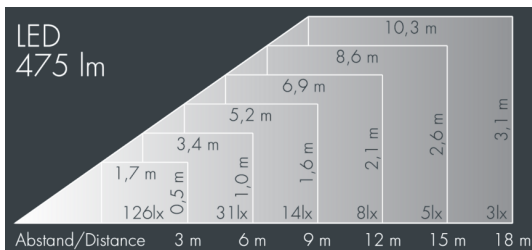

## Monospot 1

8 901 045 039

6 W, 475 lm, 4000 K neutral white,  
linear, horizontal 7° / 34°

Customized solutions and modifications are possible: Special RAL, DB or NCS colours as polyester powder coat, luminaires in 2700 K and other colour temperatures and versions for high ambient temperature.

## Specification text

housing made of corrosion-resistant die-cast aluminum AlSi12, polyester powder coated by high-quality and UV-stabilized coating process, Colour: black RAL 7021, all exterior parts are stainless steel, tempered safety glass, anti-reflective coating from 1 side, dark screenprint, silicon gasket, closure with 2 stainless steel screws, mounting bracket: 1 elongated hole  $\varnothing$  7 mm, spacing 18 mm, 1 centre hole  $\varnothing$  8.5 mm, tilt range: 180°, cable gland: M16, connecting terminal: 3 pole, highly efficient faceted rotationally symmetrical reflector, integral driver (AC), CRI > 80, max 3 SDCM, service life L90/B10 > 50.000 h, Beam angle (FWHM): 7° / 34°, luminous flux: 475 lm, wattage: 6 W, delivered lumens 79 lm/W, protection type IP67, protection class I, impact resistance IK08, windage area 0,017 m<sup>2</sup>, dimensions:  $\varnothing$  100 mm, width 113 mm, weight 1 kg

## Specification

Wattage	6 W	Beam angle (FWHM)	7° / 34°
Delivered lumens	79 lm/W	Housing colour	black RAL 7021
Light source	LED 4000 K	Power supply cable	$\varnothing$ 5 – 9 mm
Color Rendering Index	CRI > 80	Protection type	IP67
Colour tolerance	max 3 SDCM	Protection class	I
Lifetime ta 25° C	L90/B10 > 50.000 h	Impact resistance	IK08
Control gear	on / off	Windage area	0,017m <sup>2</sup>
Input voltage AC	100 – 240 V	Dimensions	$\varnothing$ 100 mm, width 113 mm
Voltage protection	1 kV L/N   1 kV L/PE	Weight	1,00 kg
Luminaires per B16A / C16A	154 / 154	Max. ambient temperature ta	45°