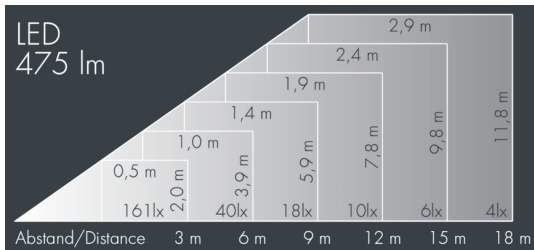

## Monospot 1

8 901 045 029

6 W, 475 lm, 4000 K neutral white,  
linear, vertical 34° / 7°

Customized solutions and modifications are possible: Special RAL, DB or NCS colours as polyester powder coat, luminaires in 2700 K and other colour temperatures and versions for high ambient temperature.

## Specification text

housing made of corrosion-resistant die-cast aluminum AlSi12, polyester powder coated by high-quality and UV-stabilized coating process, Colour: black RAL 7021, all exterior parts are stainless steel, tempered safety glass, anti-reflective coating from 1 side, dark screenprint, silicon gasket, closure with 2 stainless steel screws, mounting bracket: 1 elongated hole  $\varnothing$  7 mm, spacing 18 mm, 1 centre hole  $\varnothing$  8.5 mm, tilt range: 180°, cable gland: M16, connecting terminal: 3 pole, highly efficient faceted rotationally symmetrical reflector, integral driver (AC), CRI > 80, max 3 SDCM, service life L90/B10 > 50.000 h, Beam angle (FWHM): 34° / 7°, luminous flux: 475 lm, wattage: 6 W, delivered lumens 79 lm/W, protection type IP67, protection class I, impact resistance IK08, windage area 0,017 m<sup>2</sup>, dimensions:  $\varnothing$  100 mm, width 113 mm, weight 1 kg

## Specification

Wattage	6 W	Beam angle (FWHM)	34° / 7°
Delivered lumens	79 lm/W	Housing colour	black RAL 7021
Light source	LED 4000 K	Power supply cable	$\varnothing$ 5 – 9 mm
Color Rendering Index	CRI > 80	Protection type	IP67
Colour tolerance	max 3 SDCM	Protection class	I
Lifetime ta 25° C	L90/B10 > 50.000 h	Impact resistance	IK08
Control gear	on / off	Windage area	0,017m <sup>2</sup>
Input voltage AC	100 – 240 V	Dimensions	$\varnothing$ 100 mm, width 113 mm
Voltage protection	1 kV L/N   1 kV L/PE	Weight	1,00 kg
Luminaires per B16A / C16A	154 / 154	Max. ambient temperature ta	45°