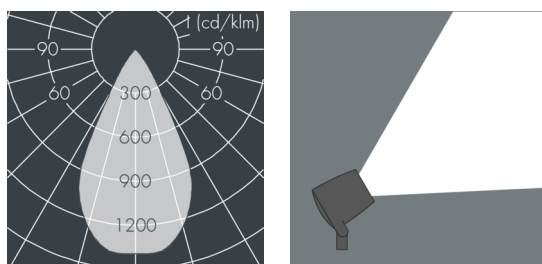

Monospot 3

8 907 256 059
36 W, 3348 lm, 3000 K warm white,
wide beam 53°

Customized solutions and modifications are possible: Special RAL, DB or NCS colours as polyester powder coat, luminaires in 2700 K and other colour temperatures and versions for high ambient temperature.

Specification text

housing made of corrosion-resistant die-cast aluminum AlSi12, polyester powder coated by high-quality and UV-stabilized coating process, Colour: silver grey, all exterior parts are stainless steel, tempered safety glass, anti-reflective coating from 1 side, dark screenprint, silicon gasket, closure with 3 stainless steel screws, for installation on poles Ø 60 - 100 mm, tiltable base made of powder coated aluminum, 2 drilled holes Ø 9 mm, spacing 95 mm, 1 centre hole Ø 13.5 mm, tilt range: 90°, 360° adjustable, cable gland: M20, connecting terminal: 3 pole, highly efficient faceted rotationally symmetrical reflector, integral driver (AC/DC), CRI > 80, max 2 SDCM, service life L90/B10 > 50.000 h, Beam angle (FWHM): 53°, luminous flux: 3348 lm, wattage: 36 W, delivered lumens 93 lm/W, protection type IP67, protection class II, impact resistance IK08, windage area 0,049 m², dimensions: Ø 175 mm, width 200 mm, weight 3.2 kg

Specification

Wattage	36 W	Beam angle (FWHM)	53°
Delivered lumens	93 lm/W	Housing colour	silver grey
Light source	LED 3000 K	Power supply cable	Ø 6 – 13 mm
Color Rendering Index	CRI > 80	Protection type	IP67
Colour tolerance	max 2 SDCM	Protection class	II
Lifetime ta 25° C	L90/B10 > 50.000 h	Impact resistance	IK08
Control gear	on / off	Windage area	0,049m ²
Input voltage AC	110 – 240 V	Dimensions	Ø 175 mm, width 200 mm
Input voltage DC	190 – 250 V	Weight	3,20 kg
Voltage protection	4 kV L/N 5 kV L/PE	Max. ambient temperature ta	35°
Luminaires per B16A / C16A	30 / 51		