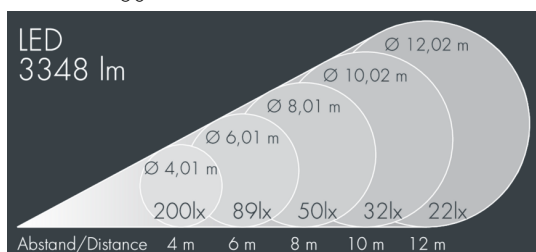

Monospot 3

8 907 256 059
36 W, 3348 lm, 3000 K warm white,
wide beam 53°

Customized solutions and modifications are possible: Special RAL, DB or NCS colours as polyester powder coat, luminaires in 2700 K and other colour temperatures and versions for high ambient temperature.

Specification text

housing made of corrosion-resistant die-cast aluminum AlSi12, polyester powder coated by high-quality and UV-stabilized coating process, Colour: silver grey, all exterior parts are stainless steel, tempered safety glass, anti-reflective coating from 1 side, dark screenprint, silicon gasket, closure with 3 stainless steel screws, for installation on poles Ø 60 - 100 mm, tiltable base made of powder coated aluminum, 2 drilled holes Ø 9 mm, spacing 95 mm, 1 centre hole Ø 13.5 mm, tilt range: 90°, 360° adjustable, cable gland: M20, connecting terminal: 3 pole, highly efficient faceted rotationally symmetrical reflector, integral driver (AC/DC), CRI > 80, max 2 SDCM, service life L90/B10 > 50.000 h, Beam angle (FWHM): 53°, luminous flux: 3348 lm, wattage: 36 W, delivered lumens 93 lm/W, protection type IP67, protection class II, impact resistance IK08, windage area 0,049 m², dimensions: Ø 175 mm, width 200 mm, weight 3.2 kg

Specification

Wattage	36 W	Beam angle (FWHM)	53°
Delivered lumens	93 lm/W	Housing colour	silver grey
Light source	LED 3000 K	Power supply cable	Ø 6 – 13 mm
Color Rendering Index	CRI > 80	Protection type	IP67
Colour tolerance	max 2 SDCM	Protection class	II
Lifetime ta 25° C	L90/B10 > 50.000 h	Impact resistance	IK08
Control gear	on / off	Windage area	0,049m ²
Input voltage AC	110 – 240 V	Dimensions	Ø 175 mm, width 200 mm
Input voltage DC	190 – 250 V	Weight	3,20 kg
Voltage protection	4 kV L/N 5 kV L/PE	Max. ambient temperature ta	35°
Luminaires per B16A / C16A	30 / 51		