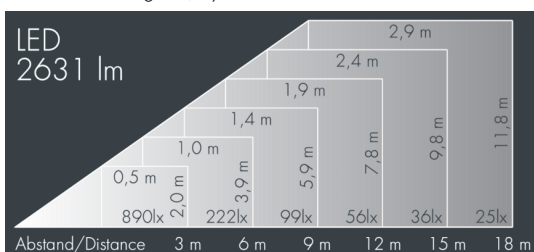

Monospot 3

8 903 257 029
36 W, 2631 lm, 2700 K warm white,
linear, vertical 36° / 9°

Customized solutions and modifications are possible: Special RAL, DB or NCS colours as polyester powder coat, luminaires in 2700 K and other colour temperatures and versions for high ambient temperature.

Specification text

housing made of corrosion-resistant die-cast aluminum AlSi12, polyester powder coated by high-quality and UV-stabilized coating process, Colour: silver grey, all exterior parts are stainless steel, tempered safety glass, anti-reflective coating from 1 side, dark screenprint, silicon gasket, closure with 3 stainless steel screws, for installation on poles Ø 60 - 100 mm, tiltable base made of powder coated aluminum, 2 drilled holes Ø 9 mm, spacing 95 mm, 1 centre hole Ø 13.5 mm, tilt range: 90°, 360° adjustable, cable gland: M20, connecting terminal: 3 pole, highly efficient faceted rotationally symmetrical reflector, integral driver (AC/DC), CRI > 80, max 2 SDCM, service life L90/B10 > 50.000 h, Beam angle (FWHM): 36° / 9°, luminous flux: 2631 lm, wattage: 36 W, delivered lumens 73 lm/W, protection type IP67, protection class I, impact resistance IK08, windage area 0,049 m², dimensions: Ø 175 mm, width 200 mm, weight 3.2 kg

Specification

Wattage	36 W	Beam angle (FWHM)	36° / 9°
Delivered lumens	73 lm/W	Housing colour	silver grey
Light source	LED 2700 K	Power supply cable	Ø 6 – 13 mm
Color Rendering Index	CRI > 80	Protection type	IP67
Colour tolerance	max 2 SDCM	Protection class	I
Lifetime ta 25° C	L90/B10 > 50.000 h	Impact resistance	IK08
Control gear	on / off	Windage area	0,049m ²
Input voltage AC	110 – 240 V	Dimensions	Ø 175 mm, width 200 mm
Input voltage DC	190 – 250 V	Weight	3,20 kg
Voltage protection	4 kV L/N 5 kV L/PE	Max. ambient temperature ta	35°
Luminaires per B16A / C16A	30 / 51		