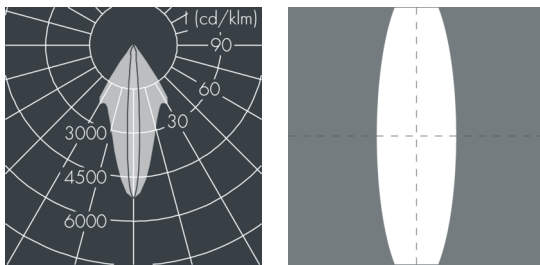

Monospot 3

8 903 056 229

36 W, 2829 lm, 3000 K warm white, 1-10V, linear, vertical 36° / 9°

Customized solutions and modifications are possible: Special RAL, DB or NCS colours as polyester powder coat, luminaires in 2700 K and other colour temperatures and versions for high ambient temperature.

Specification text

housing made of corrosion-resistant die-cast aluminum AlSi12, polyester powder coated by high-quality and UV-stabilized coating process, Colour: silver grey, all exterior parts are stainless steel, tempered safety glass, anti-reflective coating from 1 side, dark screenprint, silicon gasket, closure with 3 stainless steel screws, bracket: 2 long holes \varnothing 7 mm, spacing 30-40 mm, 1 centre hole \varnothing 17 mm, tilt range: 180°, cable gland: M20, connecting terminal: 5 pole, highly efficient faceted rotationally symmetrical reflector, integral driver (dimnable 1-10V), CRI > 80, max 2 SDCM, service life L90/B10 > 50.000 h, Beam angle (FWHM): 36° / 9°, luminous flux: 2829 lm, wattage: 36 W, delivered lumens 79 lm/W, protection type IP67, protection class I, impact resistance IK08, windage area 0,049 m², dimensions: \varnothing 175 mm, width 200 mm, weight 3 kg

Specification

Wattage	36 W	Beam angle (FWHM)	36° / 9°
Delivered lumens	79 lm/W	Housing colour	silver grey
Light source	LED 3000 K	Power supply cable	\varnothing 6 – 13 mm
Color Rendering Index	CRI > 80	Protection type	IP67
Colour tolerance	max 2 SDCM	Protection class	I
Lifetime ta 25° C	L90/B10 > 50.000 h	Impact resistance	IK08
Control gear	1-10V	Windage area	0,049m ²
Input voltage AC	110 – 240 V	Dimensions	\varnothing 175 mm, width 200 mm
Input voltage DC	190 – 250 V	Weight	3,00 kg
Voltage protection	4 kV L/N 5 kV L/PE	Max. ambient temperature ta	35°
Luminaires per B16A / C16A	30 / 51		