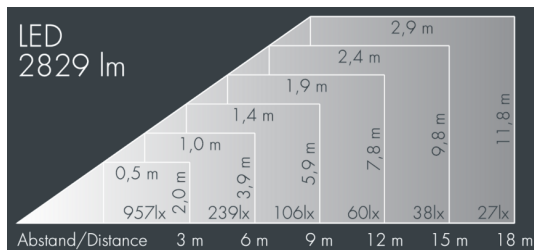

Monospot 3

8 903 056 229

36 W, 2829 lm, 3000 K warm white, 1-10V, linear, vertical 36° / 9°

Customized solutions and modifications are possible: Special RAL, DB or NCS colours as polyester powder coat, luminaires in 2700 K and other colour temperatures and versions for high ambient temperature.

Specification text

housing made of corrosion-resistant die-cast aluminum AlSi12, polyester powder coated by high-quality and UV-stabilized coating process, Colour: silver grey, all exterior parts are stainless steel, tempered safety glass, anti-reflective coating from 1 side, dark screenprint, silicon gasket, closure with 3 stainless steel screws, bracket: 2 long holes \varnothing 7 mm, spacing 30-40 mm, 1 centre hole \varnothing 17 mm, tilt range: 180°, cable gland: M20, connecting terminal: 5 pole, highly efficient faceted rotationally symmetrical reflector, integral driver (dimnable 1-10V), CRI > 80, max 2 SDCM, service life L90/B10 > 50.000 h, Beam angle (FWHM): 36° / 9°, luminous flux: 2829 lm, wattage: 36 W, delivered lumens 79 lm/W, protection type IP67, protection class I, impact resistance IK08, windage area 0,049 m², dimensions: \varnothing 175 mm, width 200 mm, weight 3 kg

Specification

Wattage	36 W	Beam angle (FWHM)	36° / 9°
Delivered lumens	79 lm/W	Housing colour	silver grey
Light source	LED 3000 K	Power supply cable	\varnothing 6 – 13 mm
Color Rendering Index	CRI > 80	Protection type	IP67
Colour tolerance	max 2 SDCM	Protection class	I
Lifetime ta 25° C	L90/B10 > 50.000 h	Impact resistance	IK08
Control gear	1-10V	Windage area	0,049m ²
Input voltage AC	110 – 240 V	Dimensions	\varnothing 175 mm, width 200 mm
Input voltage DC	190 – 250 V	Weight	3,00 kg
Voltage protection	4 kV L/N 5 kV L/PE	Max. ambient temperature ta	35°
Luminaires per B16A / C16A	30 / 51		