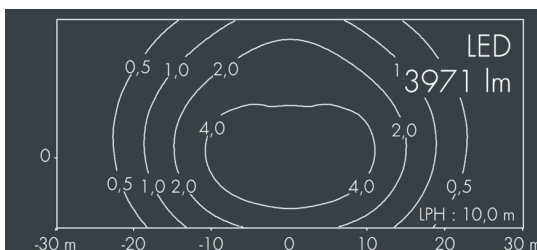

## Monospace

8 252 356 009

55 W, 3971 lm, 3000 K warm white,  
Comfort Optic 71° / 139°

Customized solutions and modifications are possible: Special RAL, DB or NCS colours as polyester powder coat, luminaires in 2700 K and other colour temperatures and versions for high ambient temperature.

## Specification text

housing made of corrosion-resistant die-cast aluminum AlSi12, polyester powder coated by high-quality and UV-stabilized coating process, Colour: silver grey, all exterior parts are stainless steel, tempered high efficiency safety glass, anti-reflective coating from 1 side, dark screenprint, silicon gasket, closure with 4 stainless steel screws, with pole top fitter for 1 luminaire for poles Ø 60/76 mm, 3 M8 grub screws, tilt range: 7°, cable gland: M20, micro-prism optic directs light under defined angles and achieves, together with shielded LEDs, perfect glare control, integral control gear, CRI > 80, 3 SCDM, service life L80/B20 > 50.000 h, Beam angle (FWHM): 71° / 139°, luminous flux: 3971 lm, wattage: 55 W, delivered lumens 72 lm/W, protection type IP67, protection class II, impact resistance IK08, windage area 0,063 m<sup>2</sup>, dimensions (L×H×W): 362 × 67 × 308 mm, weight 5.2 kg

## Specification

Wattage	55 W	Beam angle (FWHM)	71° / 139°
Delivered lumens	72 lm/W	Housing colour	silver grey
Light source	LED 3000 K	Power supply cable	Ø 5 – 14 mm
Color Rendering Index	CRI > 80	Protection type	IP67
Colour tolerance	3 SCDM	Protection class	II
Lifetime ta 25° C	L80/B20 > 50.000 h	Impact resistance	IK08
Control gear	on / off	Windage area	0,063m <sup>2</sup>
Input voltage AC	220 – 240 V	Dimensions	362 × 67 × 308 mm
Input voltage DC	220 – 240 V	Weight	5,20 kg
Voltage protection	6 kV L/N   8 kV L/PE	Max. ambient temperature ta	35°
Luminaires per B16A / C16A	10 / 16		