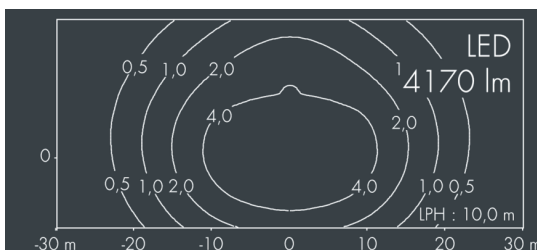

Monospace

8 252 345 009

55 W, 4170 lm, 4000 K neutral white,
Comfort Optic 71° / 139°

Customized solutions and modifications are possible: Special RAL, DB or NCS colours as polyester powder coat, luminaires in 2700 K and other colour temperatures and versions for high ambient temperature.

Specification text

housing made of corrosion-resistant die-cast aluminum AlSi12, polyester powder coated by high-quality and UV-stabilized coating process, Colour: black RAL 7021, all exterior parts are stainless steel, tempered high efficiency safety glass, anti-reflective coating from 1 side, dark screenprint, silicon gasket, closure with 4 stainless steel screws, with pole top fitter for 1 luminaire for poles Ø 60/76 mm, 3 M8 grub screws, tilt range: 7°, cable gland: M20, with 8 m cable Ho5RN-F3G1, micro-prism optic directs light under defined angles and achieves, together with shielded LEDs, perfect glare control, integral control gear, CRI > 80, 3 SCDM, service life L80/B20 > 50.000 h, Beam angle (FWHM): 71° / 139°, luminous flux: 4170 lm, wattage: 55 W, delivered lumens 76 lm/W, protection type IP67, protection class II, impact resistance IK08, windage area 0,063 m², dimensions (L×H×W): 362 × 67 × 308 mm, weight 5.2 kg

IP 67 IK 08

Specification

Wattage	55 W	Beam angle (FWHM)	71° / 139°
Delivered lumens	76 lm/W	Housing colour	black RAL 7021
Light source	LED 4000 K	Power supply cable	Ø 5 – 14 mm
Color Rendering Index	CRI > 80	Protection type	IP67
Colour tolerance	3 SCDM	Protection class	II
Lifetime ta 25° C	L80/B20 > 50.000 h	Impact resistance	IK08
Control gear	on / off	Windage area	0,063m ²
Input voltage AC	220 – 240 V	Dimensions	362 × 67 × 308 mm
Input voltage DC	220 – 240 V	Weight	5,20 kg
Voltage protection	6 kV L/N 8 kV L/PE	Max. ambient temperature ta	35°
Luminaires per B16A / C16A	10 / 16		