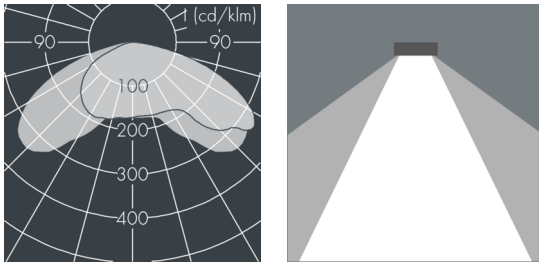

Monospace

8 252 045 009

55 W, 4170 lm, 4000 K neutral white,
Comfort Optic 71° / 139°

Customized solutions and modifications are possible: Special RAL, DB or NCS colours as polyester powder coat, luminaires in 2700 K and other colour temperatures and versions for high ambient temperature.

Specification text

housing made of corrosion-resistant die-cast aluminum ALSi12, polyester powder coated by high-quality and UV-stabilized coating process, Colour: black RAL 7021, all exterior parts are stainless steel, tempered high efficiency safety glass, anti-reflective coating from 1 side, dark screenprint, silicon gasket, closure with 4 stainless steel screws, mounting bracket: 2 drilled holes Ø 7 mm, spacing 40 - 50 mm, 1 centre hole Ø 21 mm, tilt range: 180°, cable gland: M20, micro-prism optic directs light under defined angles and achieves, together with shielded LEDs, perfect glare control, integral control gear, CRI > 80, 3 SCDM, service life L80/B20 > 50.000 h, Beam angle (FWHM): 71° / 139°, luminous flux: 4170 lm, wattage: 55 W, delivered lumens 76 lm/W, protection type IP67, protection class II, impact resistance IK08, windage area 0,063 m², dimensions (L×H×W): 362 × 67 × 308 mm, weight 4.6 kg

IP67 IK08

Specification

Wattage	55 W	Beam angle (FWHM)	71° / 139°
Delivered lumens	76 lm/W	Housing colour	black RAL 7021
Light source	LED 4000 K	Power supply cable	Ø 5 – 14 mm
Color Rendering Index	CRI > 80	Protection type	IP67
Colour tolerance	3 SCDM	Protection class	II
Lifetime ta 25° C	L80/B20 > 50.000 h	Impact resistance	IK08
Control gear	on / off	Windage area	0,063m ²
Input voltage AC	220 – 240 V	Dimensions	362 × 67 × 308 mm
Input voltage DC	220 – 240 V	Weight	4,60 kg
Voltage protection	6 kV L/N 8 kV L/PE	Max. ambient temperature ta	35°
Luminaires per B16A / C16A	10 / 16		