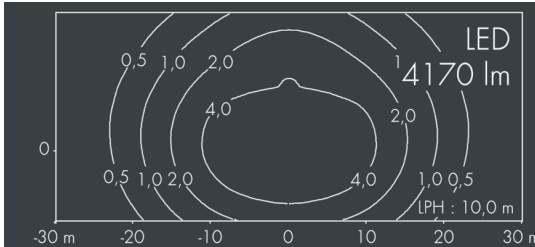

Monospace

8 252 045 009

55 W, 4170 lm, 4000 K neutral white,
Comfort Optic 71° / 139°

Customized solutions and modifications are possible: Special RAL, DB or NCS colours as polyester powder coat, luminaires in 2700 K and other colour temperatures and versions for high ambient temperature.

Specification text

housing made of corrosion-resistant die-cast aluminum ALSi12, polyester powder coated by high-quality and UV-stabilized coating process, Colour: black RAL 7021, all exterior parts are stainless steel, tempered high efficiency safety glass, anti-reflective coating from 1 side, dark screenprint, silicon gasket, closure with 4 stainless steel screws, mounting bracket: 2 drilled holes Ø 7 mm, spacing 40 - 50 mm, 1 centre hole Ø 21 mm, tilt range: 180°, cable gland: M20, micro-prism optic directs light under defined angles and achieves, together with shielded LEDs, perfect glare control, integral control gear, CRI > 80, 3 SCDM, service life L80/B20 > 50.000 h, Beam angle (FWHM): 71° / 139°, luminous flux: 4170 lm, wattage: 55 W, delivered lumens 76 lm/W, protection type IP67, protection class II, impact resistance IK08, windage area 0,063 m², dimensions (L×H×W): 362 × 67 × 308 mm, weight 4.6 kg

IP67 IK08

Specification

Wattage	55 W	Beam angle (FWHM)	71° / 139°
Delivered lumens	76 lm/W	Housing colour	black RAL 7021
Light source	LED 4000 K	Power supply cable	Ø 5 – 14 mm
Color Rendering Index	CRI > 80	Protection type	IP67
Colour tolerance	3 SCDM	Protection class	II
Lifetime ta 25° C	L80/B20 > 50.000 h	Impact resistance	IK08
Control gear	on / off	Windage area	0,063m ²
Input voltage AC	220 – 240 V	Dimensions	362 × 67 × 308 mm
Input voltage DC	220 – 240 V	Weight	4,60 kg
Voltage protection	6 kV L/N 8 kV L/PE	Max. ambient temperature ta	35°
Luminaires per B16A / C16A	10 / 16		