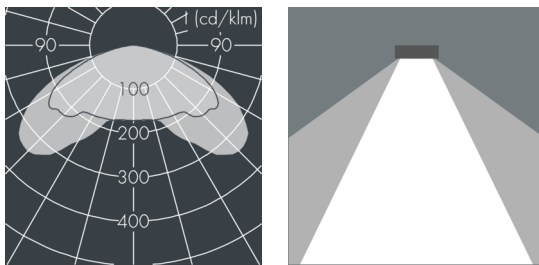

Monospace

8 250 466 009

2 × 55 W, 7942 lm, 3000 K warm white,
Comfort Optic 71° / 139°

Customized solutions and modifications are possible: Special RAL, DB or NCS colours as polyester powder coat, luminaires in 2700 K and other colour temperatures and versions for high ambient temperature.

Specification text

housing made of corrosion-resistant die-cast aluminum AlSi12, polyester powder coated by high-quality and UV-stabilized coating process, Colour: white RAL 9002, all exterior parts are stainless steel, tempered high efficiency safety glass, anti-reflective coating from 1 side, dark screenprint, silicon gasket, closure with 4 stainless steel screws, with pole top fitter for 2 luminaires for poles Ø 60/76 mm, 3 M8 grub screws, tilt range: 7°, cable gland: M20, micro-prism optic directs light under defined angles and achieves, together with shielded LEDs, perfect glare control, integral control gear, CRI > 80, 3 SCDM, service life L80/B20 > 50.000 h, Beam angle (FWHM): 71° / 139°, luminous flux: 7942 lm, wattage: 110 W, delivered lumens 72 lm/W, protection type IP67, protection class I, impact resistance IK08, windage area 0,063 m², dimensions (L×H×W): 924 × 67 × 308 mm, weight 9.8 kg

IP 67 IK 08

Specification

Wattage	110 W	Beam angle (FWHM)	71° / 139°
Delivered lumens	72 lm/W	Housing colour	white RAL 9002
Light source	LED 3000 K	Power supply cable	Ø 5 – 14 mm
Color Rendering Index	CRI > 80	Protection type	IP67
Colour tolerance	3 SCDM	Protection class	I
Lifetime ta 25° C	L80/B20 > 50.000 h	Impact resistance	IK08
Control gear	on / off	Windage area	0,063m ²
Input voltage AC	220 – 240 V	Dimensions	924 × 67 × 308 mm
Input voltage DC	220 – 240 V	Weight	9,80 kg
Voltage protection	6 kV L/N 8 kV L/PE	Max. ambient temperature ta	35°
Luminaires per B16A / C16A	10 / 16		