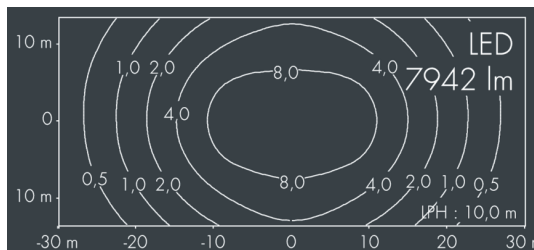

Monospace

8 250 466 009

2 × 55 W, 7942 lm, 3000 K warm white,
Comfort Optic 71° / 139°

Customized solutions and modifications are possible: Special RAL, DB or NCS colours as polyester powder coat, luminaires in 2700 K and other colour temperatures and versions for high ambient temperature.

Specification text

housing made of corrosion-resistant die-cast aluminum AlSi12, polyester powder coated by high-quality and UV-stabilized coating process, Colour: white RAL 9002, all exterior parts are stainless steel, tempered high efficiency safety glass, anti-reflective coating from 1 side, dark screenprint, silicon gasket, closure with 4 stainless steel screws, with pole top fitter for 2 luminaires for poles Ø 60/76 mm, 3 M8 grub screws, tilt range: 7°, cable gland: M20, micro-prism optic directs light under defined angles and achieves, together with shielded LEDs, perfect glare control, integral control gear, CRI > 80, 3 SCDM, service life L80/B20 > 50.000 h, Beam angle (FWHM): 71° / 139°, luminous flux: 7942 lm, wattage: 110 W, delivered lumens 72 lm/W, protection type IP67, protection class I, impact resistance IK08, windage area 0,063 m², dimensions (L×H×W): 924 × 67 × 308 mm, weight 9.8 kg

IP 67 IK 08

Specification

Wattage	110 W	Beam angle (FWHM)	71° / 139°
Delivered lumens	72 lm/W	Housing colour	white RAL 9002
Light source	LED 3000 K	Power supply cable	Ø 5 – 14 mm
Color Rendering Index	CRI > 80	Protection type	IP67
Colour tolerance	3 SCDM	Protection class	I
Lifetime ta 25° C	L80/B20 > 50.000 h	Impact resistance	IK08
Control gear	on / off	Windage area	0,063m ²
Input voltage AC	220 – 240 V	Dimensions	924 × 67 × 308 mm
Input voltage DC	220 – 240 V	Weight	9,80 kg
Voltage protection	6 kV L/N 8 kV L/PE	Max. ambient temperature ta	35°
Luminaires per B16A / C16A	10 / 16		