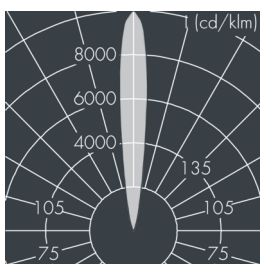

## Monoline 2

8 781 166 019

6 × 4,7 W, 2539 lm, 3000 K warm white,  
narrow beam 12°

Customized solutions and modifications are possible: Special RAL, DB or NCS colours as polyester powder coat, luminaires in 2700 K and other colour temperatures and versions for high ambient temperature.

## Specification text

housing made of corrosion-resistant die-cast aluminum AlSi12, polyester powder coated by high-quality and UV-stabilized coating process, Colour: white RAL 9002, all exterior parts are stainless steel, tempered safety glass, anti-reflective coating from 1 side, with partial frosting for uniform light diffraction and dark silk-print, silicon gasket, closure with 4 stainless steel screws, wall bracket: 2 drilled holes Ø 7 mm, spacing 35 mm, tilt range: 180°, cable gland: M20, connecting terminal: 3 pole, highly efficient optics made of transparent thermoplastic for precise lighting tasks, integral driver (AC/DC), CRI > 80, max 3 SDCM, service life L80/B20 > 50.000 h, Beam angle (FWHM): 12°, luminous flux: 2539 lm, wattage: 28 W, delivered lumens 91 lm/W, protection type IP65, protection class I, impact resistance IK08, windage area 0,032 m², dimensions (L×H×W): 472 × 50 × 62 mm, weight 2.1 kg

## Specification

Wattage	28 W	Beam angle (FWHM)	12°
Delivered lumens	91 lm/W	Housing colour	white RAL 9002
Light source	LED 3000 K	Power supply cable	Ø 6 – 13 mm
Color Rendering Index	CRI > 80	Protection type	IP65
Colour tolerance	max 3 SDCM	Protection class	I
Lifetime ta 25° C	L80/B20 > 50.000 h	Impact resistance	IK08
Control gear	on / off	Windage area	0,032m²
Input voltage AC	220 – 240 V	Dimensions	472 × 50 × 62 mm
Input voltage DC	200 – 240 V	Weight	2,10 kg
Voltage protection	2 kV L/N   2 kV L/PE	Max. ambient temperature ta	35°
Luminaires per B16A / C16A	50 / 85		