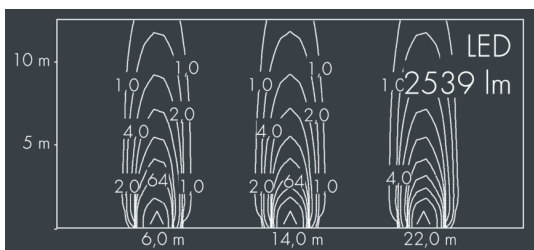

## Monoline 2

8 781 166 019

6 × 4,7 W, 2539 lm, 3000 K warm white,  
narrow beam 12°

Customized solutions and modifications are possible: Special RAL, DB or NCS colours as polyester powder coat, luminaires in 2700 K and other colour temperatures and versions for high ambient temperature.

## Specification text

housing made of corrosion-resistant die-cast aluminum AlSi12, polyester powder coated by high-quality and UV-stabilized coating process, Colour: white RAL 9002, all exterior parts are stainless steel, tempered safety glass, anti-reflective coating from 1 side, with partial frosting for uniform light diffraction and dark silk-print, silicon gasket, closure with 4 stainless steel screws, wall bracket: 2 drilled holes Ø 7 mm, spacing 35 mm, tilt range: 180°, cable gland: M20, connecting terminal: 3 pole, highly efficient optics made of transparent thermoplastic for precise lighting tasks, integral driver (AC/DC), CRI > 80, max 3 SDCM, service life L80/B20 > 50.000 h, Beam angle (FWHM): 12°, luminous flux: 2539 lm, wattage: 28 W, delivered lumens 91 lm/W, protection type IP65, protection class I, impact resistance IK08, windage area 0,032 m², dimensions (L×H×W): 472 × 50 × 62 mm, weight 2.1 kg

## Specification

Wattage	28 W	Beam angle (FWHM)	12°
Delivered lumens	91 lm/W	Housing colour	white RAL 9002
Light source	LED 3000 K	Power supply cable	Ø 6 – 13 mm
Color Rendering Index	CRI > 80	Protection type	IP65
Colour tolerance	max 3 SDCM	Protection class	I
Lifetime ta 25° C	L80/B20 > 50.000 h	Impact resistance	IK08
Control gear	on / off	Windage area	0,032m²
Input voltage AC	220 – 240 V	Dimensions	472 × 50 × 62 mm
Input voltage DC	200 – 240 V	Weight	2,10 kg
Voltage protection	2 kV L/N   2 kV L/PE	Max. ambient temperature ta	35°
Luminaires per B16A / C16A	50 / 85		