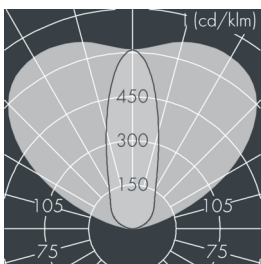

Monoline 1

8 780 756 009

4 × 2,5 W, 597 lm, 3000 K warm white,
wall washer 34° / 126°

Customized solutions and modifications are possible: Special RAL, DB or NCS colours as polyester powder coat, luminaires in 2700 K and other colour temperatures and versions for high ambient temperature.

Specification text

housing made of corrosion-resistant die-cast aluminum AlSi12, polyester powder coated by high-quality and UV-stabilized coating process, Colour: silver grey, all exterior parts are stainless steel, tempered safety glass, anti-reflective coating from 1 side, with partial frosting for uniform light diffraction and dark silk-print, silicon gasket, closure with 4 stainless steel screws, mounting plate: 2 drilled holes Ø 7 mm, spacing 45 mm, tilt range: 180°, cable gland: M20, connecting terminal: 3 pole, highly efficient optics made of transparent thermoplastic for precise lighting tasks, integral driver (AC/DC), CRI > 80, max 3 SDCM, service life L80/B20 > 50.000 h, Beam angle (FWHM): 34° / 126°, luminous flux: 597 lm, wattage: 10 W, delivered lumens 60 lm/W, protection type IP65, protection class I, impact resistance IK08, windage area 0,016 m², dimensions (L×H×W): 222 × 50 × 62 mm, weight 1.4 kg

Wattage	10 W	Beam angle (FWHM)	34° / 126°
Delivered lumens	60 lm/W	Housing colour	silver grey
Light source	LED 3000 K	Power supply cable	Ø 6 – 13 mm
Color Rendering Index	CRI > 80	Protection type	IP65
Colour tolerance	max 3 SDCM	Protection class	I
Lifetime ta 25° C	L80/B20 > 50.000 h	Impact resistance	IK08
Control gear	on / off	Windage area	0,016m²
Input voltage AC	220 – 240 V	Dimensions	222 × 50 × 62 mm
Input voltage DC	220 – 240 V	Weight	1,40 kg
Voltage protection	2 kV L/N 4 kV L/PE	Max. ambient temperature ta	40°
Luminaires per B16A / C16A	50 / 50		