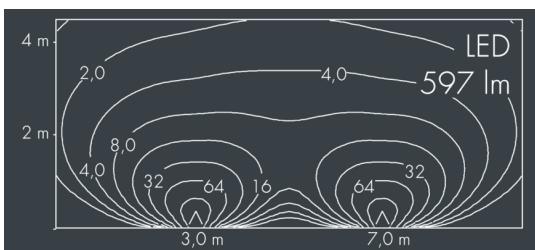

Monoline 1

8 780 756 009

4 × 2,5 W, 597 lm, 3000 K warm white,
wall washer 34° / 126°

Customized solutions and modifications are possible: Special RAL, DB or NCS colours as polyester powder coat, luminaires in 2700 K and other colour temperatures and versions for high ambient temperature.

Specification text

housing made of corrosion-resistant die-cast aluminum AlSi12, polyester powder coated by high-quality and UV-stabilized coating process, Colour: silver grey, all exterior parts are stainless steel, tempered safety glass, anti-reflective coating from 1 side, with partial frosting for uniform light diffraction and dark silk-print, silicon gasket, closure with 4 stainless steel screws, mounting plate: 2 drilled holes Ø 7 mm, spacing 45 mm, tilt range: 180°, cable gland: M20, connecting terminal: 3 pole, highly efficient optics made of transparent thermoplastic for precise lighting tasks, integral driver (AC/DC), CRI > 80, max 3 SDCM, service life L80/B20 > 50.000 h, Beam angle (FWHM): 34° / 126°, luminous flux: 597 lm, wattage: 10 W, delivered lumens 60 lm/W, protection type IP65, protection class I, impact resistance IK08, windage area 0,016 m², dimensions (L×H×W): 222 × 50 × 62 mm, weight 1.4 kg

Wattage	10 W	Beam angle (FWHM)	34° / 126°
Delivered lumens	60 lm/W	Housing colour	silver grey
Light source	LED 3000 K	Power supply cable	Ø 6 – 13 mm
Color Rendering Index	CRI > 80	Protection type	IP65
Colour tolerance	max 3 SDCM	Protection class	I
Lifetime ta 25° C	L80/B20 > 50.000 h	Impact resistance	IK08
Control gear	on / off	Windage area	0,016m²
Input voltage AC	220 – 240 V	Dimensions	222 × 50 × 62 mm
Input voltage DC	220 – 240 V	Weight	1,40 kg
Voltage protection	2 kV L/N 4 kV L/PE	Max. ambient temperature ta	40°
Luminaires per B16A / C16A	50 / 50		