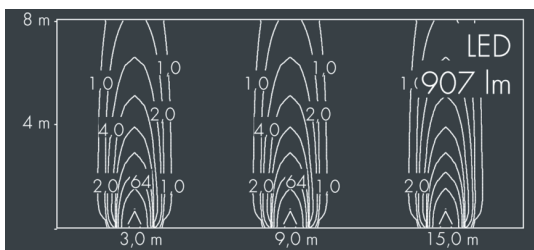

Monoline 1

8 780 156 419

4 × 2,5 W, 907 lm, 3000 K warm white,
narrow beam 12°

Customized solutions and modifications are possible: Special RAL, DB or NCS colours as polyester powder coat, luminaires in 2700 K and other colour temperatures and versions for high ambient temperature.

Specification text

housing made of corrosion-resistant die-cast aluminum AlSi12, polyester powder coated by high-quality and UV-stabilized coating process, Colour: silver grey, all exterior parts are stainless steel, tempered safety glass, anti-reflective coating from 1 side, with partial frosting for uniform light diffraction and dark silk-print, silicon gasket, closure with 4 stainless steel screws, wall bracket: 2 drilled holes Ø 7 mm, spacing 35 mm, tilt range: 180°, cable gland: 2 × M20, cable entry: 2, connecting terminal: 3 pole, highly efficient optics made of transparent thermoplastic for precise lighting tasks, integral driver (AC/DC), CRI > 80, max 3 SDCM, service life L80/B20 > 50.000 h, Beam angle (FWHM): 12°, luminous flux: 907 lm, wattage: 10 W, delivered lumens 91 lm/W, protection type IP65, protection class I, impact resistance IK08, windage area 0,016 m², dimensions (L×H×W): 222 × 50 × 62 mm, weight 1.2 kg

Wattage	10 W	Beam angle (FWHM)	12°
Delivered lumens	91 lm/W	Housing colour	silver grey
Light source	LED 3000 K	Power supply cable	Ø 6 – 13 mm
Color Rendering Index	CRI > 80	Protection type	IP65
Colour tolerance	max 3 SDCM	Protection class	I
Lifetime ta 25° C	L80/B20 > 50.000 h	Impact resistance	IK08
Control gear	on / off	Windage area	0,016m ²
Input voltage AC	220 – 240 V	Dimensions	222 × 50 × 62 mm
Input voltage DC	220 – 240 V	Weight	1,20 kg
Voltage protection	2 kV L/N 4 kV L/PE	Max. ambient temperature ta	40°
Luminaires per B16A / C16A	50 / 50		