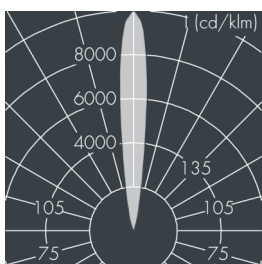

Monoline 1

8 780 156 419

4 × 2,5 W, 907 lm, 3000 K warm white,
narrow beam 12°

Customized solutions and modifications are possible: Special RAL, DB or NCS colours as polyester powder coat, luminaires in 2700 K and other colour temperatures and versions for high ambient temperature.

Specification text

housing made of corrosion-resistant die-cast aluminum AlSi12, polyester powder coated by high-quality and UV-stabilized coating process, Colour: silver grey, all exterior parts are stainless steel, tempered safety glass, anti-reflective coating from 1 side, with partial frosting for uniform light diffraction and dark silk-print, silicon gasket, closure with 4 stainless steel screws, wall bracket: 2 drilled holes Ø 7 mm, spacing 35 mm, tilt range: 180°, cable gland: 2 × M20, cable entry: 2, connecting terminal: 3 pole, highly efficient optics made of transparent thermoplastic for precise lighting tasks, integral driver (AC/DC), CRI > 80, max 3 SDCM, service life L80/B20 > 50.000 h, Beam angle (FWHM): 12°, luminous flux: 907 lm, wattage: 10 W, delivered lumens 91 lm/W, protection type IP65, protection class I, impact resistance IK08, windage area 0,016 m², dimensions (L×H×W): 222 × 50 × 62 mm, weight 1.2 kg

Wattage	10 W	Beam angle (FWHM)	12°
Delivered lumens	91 lm/W	Housing colour	silver grey
Light source	LED 3000 K	Power supply cable	Ø 6 – 13 mm
Color Rendering Index	CRI > 80	Protection type	IP65
Colour tolerance	max 3 SDCM	Protection class	I
Lifetime ta 25° C	L80/B20 > 50.000 h	Impact resistance	IK08
Control gear	on / off	Windage area	0,016m ²
Input voltage AC	220 – 240 V	Dimensions	222 × 50 × 62 mm
Input voltage DC	220 – 240 V	Weight	1,20 kg
Voltage protection	2 kV L/N 4 kV L/PE	Max. ambient temperature ta	40°
Luminaires per B16A / C16A	50 / 50		