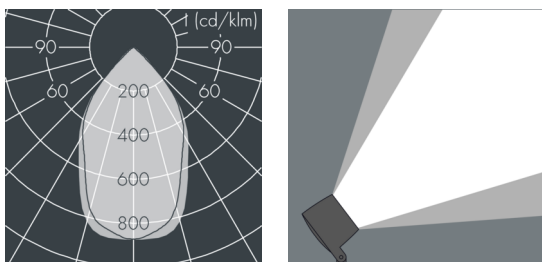

MonoFlood 3

8 203 245 159

52 W, 5515 lm, 4000 K neutral white, DALI, axially symmetrical wide beam 63° / 67°

Customized solutions and modifications are possible: Special RAL, DB or NCS colours as polyester powder coat, luminaires in 2700 K and other colour temperatures and versions for high ambient temperature.

Specification text

housing made of corrosion-resistant die-cast aluminum AlSi12, polyester powder coated by high-quality and UV-stabilized coating process, Colour: black RAL 7021, all exterior parts are stainless steel, tempered safety glass, anti-reflective coating from 1 side, dark screenprint, silicon gasket, closure with 4 stainless steel screws, for installation on poles \varnothing 60 - 100 mm, tiltable base made of powder coated aluminum, 2 drilled holes \varnothing 9 mm, spacing 95 mm, 1 centre hole \varnothing 13.5 mm, tilt range: 90°, 360° adjustable, cable gland: M20, connecting terminal: 5 pole, highly efficient aluminum reflector, integral driver (DALI), CRI > 80, 2 SCDM, service life L90/B10 > 50.000 h, Beam angle (FWHM): 63° / 67°, luminous flux: 5515 lm, wattage: 52 W, delivered lumens 106 lm/W, protection type IP67, protection class I, impact resistance IK10, windage area 0,034 m², dimensions (L×H×W): 200 × 156 × 200 mm, weight 4.4 kg

Specification

Wattage	52 W	Beam angle (FWHM)	63° / 67°
Delivered lumens	106 lm/W	Housing colour	black RAL 7021
Light source	LED 4000 K	Power supply cable	\varnothing 6 – 13 mm
Color Rendering Index	CRI > 80	Protection type	IP67
Colour tolerance	2 SCDM	Protection class	I
Lifetime ta 25° C	L90/B10 > 50.000 h	Impact resistance	IK10
Control gear	DALI	Windage area	0,034m ²
Input voltage AC	220 – 240 V	Dimensions	200 × 156 × 200 mm
Input voltage DC	220 – 240 V	Weight	4,40 kg
Voltage protection	3 kV L/N 4 kV L/PE	Max. ambient temperature ta	30°
Luminaires per B16A / C16A	30 / 51		