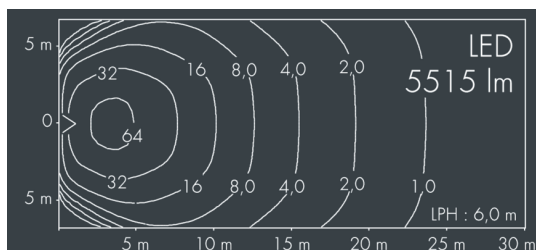

MonoFlood 3

8 203 245 159

52 W, 5515 lm, 4000 K neutral white, DALI, axially symmetrical wide beam 63° / 67°

Customized solutions and modifications are possible: Special RAL, DB or NCS colours as polyester powder coat, luminaires in 2700 K and other colour temperatures and versions for high ambient temperature.

Specification text

housing made of corrosion-resistant die-cast aluminum AlSi12, polyester powder coated by high-quality and UV-stabilized coating process, Colour: black RAL 7021, all exterior parts are stainless steel, tempered safety glass, anti-reflective coating from 1 side, dark screenprint, silicon gasket, closure with 4 stainless steel screws, for installation on poles \varnothing 60 - 100 mm, tiltable base made of powder coated aluminum, 2 drilled holes \varnothing 9 mm, spacing 95 mm, 1 centre hole \varnothing 13.5 mm, tilt range: 90°, 360° adjustable, cable gland: M20, connecting terminal: 5 pole, highly efficient aluminum reflector, integral driver (DALI), CRI > 80, 2 SCDM, service life L90/B10 > 50.000 h, Beam angle (FWHM): 63° / 67°, luminous flux: 5515 lm, wattage: 52 W, delivered lumens 106 lm/W, protection type IP67, protection class I, impact resistance IK10, windage area 0,034 m², dimensions (L×H×W): 200 × 156 × 200 mm, weight 4.4 kg

Specification

Wattage	52 W	Beam angle (FWHM)	63° / 67°
Delivered lumens	106 lm/W	Housing colour	black RAL 7021
Light source	LED 4000 K	Power supply cable	\varnothing 6 – 13 mm
Color Rendering Index	CRI > 80	Protection type	IP67
Colour tolerance	2 SCDM	Protection class	I
Lifetime ta 25° C	L90/B10 > 50.000 h	Impact resistance	IK10
Control gear	DALI	Windage area	0,034m ²
Input voltage AC	220 – 240 V	Dimensions	200 × 156 × 200 mm
Input voltage DC	220 – 240 V	Weight	4,40 kg
Voltage protection	3 kV L/N 4 kV L/PE	Max. ambient temperature ta	30°
Luminaires per B16A / C16A	30 / 51		