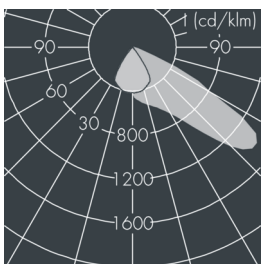

MonoFlood 2

8 202 256 099

27 W, 2774 lm, 3000 K warm white,
asymmetrical beam 53°

Customized solutions and modifications are possible: Special RAL, DB or NCS colours as polyester powder coat, luminaires in 2700 K and other colour temperatures and versions for high ambient temperature.

Specification text

housing made of corrosion-resistant die-cast aluminum AlSi12, polyester powder coated by high-quality and UV-stabilized coating process, Colour: silver grey, all exterior parts are stainless steel, tempered safety glass, anti-reflective coating from 1 side, dark screenprint, silicon gasket, closure with 4 stainless steel screws, for installation on poles \varnothing 60 - 100 mm, tiltable base made of powder coated aluminum, 2 drilled holes \varnothing 9 mm, spacing 95 mm, 1 centre hole \varnothing 13.5 mm, tilt range: 90°, 360° adjustable, cable gland: M16, connecting terminal: 3 pole, highly efficient aluminum reflector, integral driver (AC/DC), CRI > 80, max 2 SDCM, service life L_{90}/B_{10} > 50.000 h, luminous flux: 2774 lm, wattage: 27 W, delivered lumens 103 lm/W, protection type IP67, protection class I, impact resistance IK09, windage area 0,026 m², dimensions (L×H×W): 165 × 137 × 165 mm, weight 3 kg

IP67 IK09

Specification

Wattage	27 W	Housing colour	silver grey
Delivered lumens	103 lm/W	Power supply cable	\varnothing 6 – 13 mm
Light source	LED 3000 K	Protection type	IP67
Color Rendering Index	CRI > 80	Protection class	I
Colour tolerance	max 2 SDCM	Impact resistance	IK09
Lifetime ta 25° C	L_{90}/B_{10} > 50.000 h	Windage area	0,026m ²
Control gear	on / off	Dimensions	165 × 137 × 165 mm
Input voltage AC	220 – 240 V	Weight	3,00 kg
Input voltage DC	195 – 255 V	Max. ambient temperature ta	35°
Voltage protection	4 kV L/N 2 kV L/PE		
Luminaires per B16A / C16A	44 / 74		