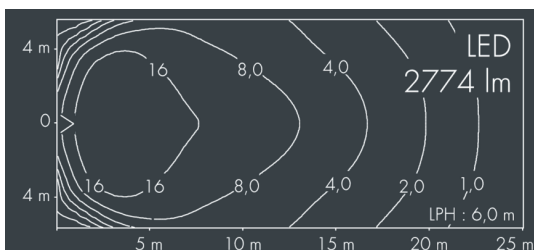

MonoFlood 2

8 202 256 099

27 W, 2774 lm, 3000 K warm white,
asymmetrical beam 53°

Customized solutions and modifications are possible: Special RAL, DB or NCS colours as polyester powder coat, luminaires in 2700 K and other colour temperatures and versions for high ambient temperature.

Specification text

housing made of corrosion-resistant die-cast aluminum AlSi12, polyester powder coated by high-quality and UV-stabilized coating process, Colour: silver grey, all exterior parts are stainless steel, tempered safety glass, anti-reflective coating from 1 side, dark screenprint, silicon gasket, closure with 4 stainless steel screws, for installation on poles \varnothing 60 - 100 mm, tiltable base made of powder coated aluminum, 2 drilled holes \varnothing 9 mm, spacing 95 mm, 1 centre hole \varnothing 13.5 mm, tilt range: 90°, 360° adjustable, cable gland: M16, connecting terminal: 3 pole, highly efficient aluminum reflector, integral driver (AC/DC), CRI > 80, max 2 SDCM, service life L_{90}/B_{10} > 50.000 h, luminous flux: 2774 lm, wattage: 27 W, delivered lumens 103 lm/W, protection type IP67, protection class I, impact resistance IK09, windage area 0,026 m², dimensions (L×H×W): 165 × 137 × 165 mm, weight 3 kg

IP67 IK09

Specification

Wattage	27 W	Housing colour	silver grey
Delivered lumens	103 lm/W	Power supply cable	\varnothing 6 – 13 mm
Light source	LED 3000 K	Protection type	IP67
Color Rendering Index	CRI > 80	Protection class	I
Colour tolerance	max 2 SDCM	Impact resistance	IK09
Lifetime ta 25° C	L_{90}/B_{10} > 50.000 h	Windage area	0,026m ²
Control gear	on / off	Dimensions	165 × 137 × 165 mm
Input voltage AC	220 – 240 V	Weight	3,00 kg
Input voltage DC	195 – 255 V	Max. ambient temperature ta	35°
Voltage protection	4 kV L/N 2 kV L/PE		
Luminaires per B16A / C16A	44 / 74		