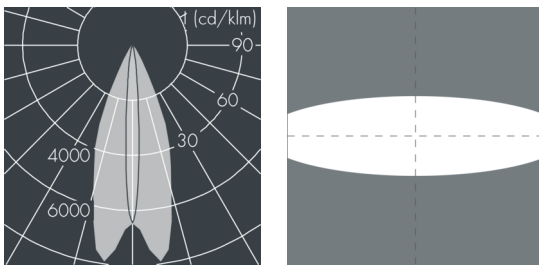

Monoflood 2

8 202 256 039

5 × 5,6 W, 1516 lm, 3000 K warm white,
linear, horizontal 9° / 40°

Customized solutions and modifications are possible: Special RAL, DB or NCS colours as polyester powder coat, luminaires in 2700 K and other colour temperatures and versions for high ambient temperature.

Specification text

housing made of corrosion-resistant die-cast aluminum AlSi12, polyester powder coated by high-quality and UV-stabilized coating process, Colour: silver grey, all exterior parts are stainless steel, tempered safety glass, anti-reflective coating from 1 side, dark screenprint, silicon gasket, closure with 4 stainless steel screws, for installation on poles \varnothing 60 - 100 mm, tiltable base made of powder coated aluminum, 2 drilled holes \varnothing 9 mm, spacing 95 mm, 1 centre hole \varnothing 13.5 mm, tilt range: 90°, 360° adjustable, cable gland: M16, connecting terminal: 3 pole, precise PMMA optics, integral driver (AC/DC), CRI > 80, max 2 SDCM, service life L90/B10 > 50.000 h, Beam angle (FWHM): 9° / 40°, luminous flux: 1516 lm, wattage: 27 W, delivered lumens 57 lm/W, protection class IP67, protection class I, impact resistance IK09, windage area 0,024 m², dimensions (L×H×W): 165 × 137 × 165 mm, weight 3,2 kg

IP67 IK09

Specification

Wattage	27 W	Beam angle (FWHM)	9° / 40°
Delivered lumens	57 lm/W	Housing colour	silver grey
Light source	LED 3000 K	Protection type	IP67
Color Rendering Index	CRI > 80	Protection class	I
Colour tolerance	max 2 SDCM	Impact resistance	IK09
Lifetime ta 25° C	L90/B10 > 50.000 h	Windage area	0,024m ²
Control gear	on / off	Dimensions	165 × 137 × 165 mm
Input voltage AC	220 – 240 V	Weight	3,20 kg
Input voltage DC	190 – 255 V	Max. ambient temperature ta	40°
Voltage protection	2 kV L/N 2 kV L/PE		
Luminaires per B16A / C16A	50 / 85		