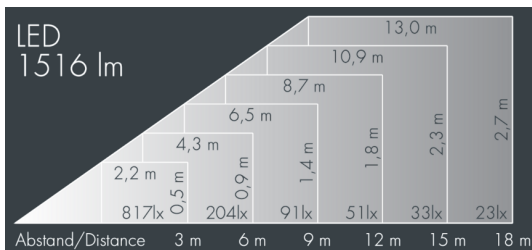

Monoflood 2

8 202 256 039

5 × 5,6 W, 1516 lm, 3000 K warm white,
linear, horizontal 9° / 40°

Customized solutions and modifications are possible: Special RAL, DB or NCS colours as polyester powder coat, luminaires in 2700 K and other colour temperatures and versions for high ambient temperature.

Specification text

housing made of corrosion-resistant die-cast aluminum AlSi12, polyester powder coated by high-quality and UV-stabilized coating process, Colour: silver grey, all exterior parts are stainless steel, tempered safety glass, anti-reflective coating from 1 side, dark screenprint, silicon gasket, closure with 4 stainless steel screws, for installation on poles \varnothing 60 - 100 mm, tiltable base made of powder coated aluminum, 2 drilled holes \varnothing 9 mm, spacing 95 mm, 1 centre hole \varnothing 13.5 mm, tilt range: 90°, 360° adjustable, cable gland: M16, connecting terminal: 3 pole, precise PMMA optics, integral driver (AC/DC), CRI > 80, max 2 SDCM, service life L90/B10 > 50.000 h, Beam angle (FWHM): 9° / 40°, luminous flux: 1516 lm, wattage: 27 W, delivered lumens 57 lm/W, protection class IP67, protection class I, impact resistance IK09, windage area 0,024 m², dimensions (L×H×W): 165 × 137 × 165 mm, weight 3,2 kg

IP67 IK09

Specification

Wattage	27 W	Beam angle (FWHM)	9° / 40°
Delivered lumens	57 lm/W	Housing colour	silver grey
Light source	LED 3000 K	Protection type	IP67
Color Rendering Index	CRI > 80	Protection class	I
Colour tolerance	max 2 SDCM	Impact resistance	IK09
Lifetime ta 25° C	L90/B10 > 50.000 h	Windage area	0,024m ²
Control gear	on / off	Dimensions	165 × 137 × 165 mm
Input voltage AC	220 – 240 V	Weight	3,20 kg
Input voltage DC	190 – 255 V	Max. ambient temperature ta	40°
Voltage protection	2 kV L/N 2 kV L/PE		
Luminaires per B16A / C16A	50 / 85		