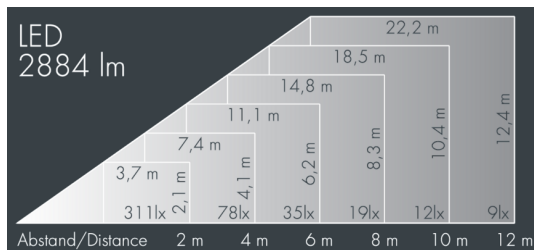

## Monoflood 2

8 202 046 069

28 W, 2884 lm, 3000 K warm white,  
axially symmetrical, narrow beam 55° / 86°

Customized solutions and modifications are possible: Special RAL, DB or NCS colours as polyester powder coat, luminaires in 2700 K and other colour temperatures and versions for high ambient temperature.

## Specification text

housing made of corrosion-resistant die-cast aluminum AlSi12, polyester powder coated by high-quality and UV-stabilized coating process, Colour: black RAL 7021, all exterior parts are stainless steel, tempered safety glass, anti-reflective coating from 1 side, dark screenprint, silicon gasket, closure with 4 stainless steel screws, mounting bracket: 2 drilled holes  $\varnothing$  7 mm, spacing 30 - 40 mm, 1 centre hole  $\varnothing$  17 mm, tilt range: 180°, cable gland: M16, connecting terminal: 3 pole, highly efficient aluminum reflector, integral driver (AC/DC), CRI > 85, 2 SCDM, service life  $L_{90/B_{10}} > 50.000$  h, Beam angle (FWHM): 55° / 86°, luminous flux: 2884 lm, wattage: 28 W, delivered lumens 103 lm/W, protection type IP67, protection class I, impact resistance IK09, windage area 0,026 m<sup>2</sup>, dimensions (LxHxW): 165 x 137 x 165 mm, weight 2.8 kg

## Specification

Wattage	28 W	Beam angle (FWHM)	55° / 86°
Delivered lumens	103 lm/W	Housing colour	black RAL 7021
Light source	LED 3000 K	Protection type	IP67
Color Rendering Index	CRI > 85	Protection class	I
Colour tolerance	2 SCDM	Impact resistance	IK09
Lifetime ta 25° C	$L_{90/B_{10}} > 50.000$ h	Windage area	0,026m <sup>2</sup>
Control gear	on / off	Dimensions	165 x 137 x 165 mm
Input voltage AC	220 – 240 V	Weight	2,80 kg
Input voltage DC	195 – 255 V	Max. ambient temperature ta	35°
Voltage protection	4 kV L/N   2 kV L/PE		
Luminaires per B16A / C16A	44 / 74		