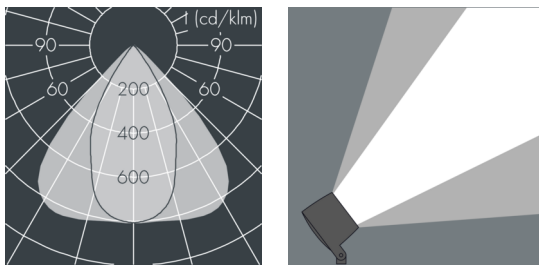

## Monoflood 2

8 202 046 069

28 W, 2884 lm, 3000 K warm white,  
axially symmetrical, narrow beam 55° / 86°

Customized solutions and modifications are possible: Special RAL, DB or NCS colours as polyester powder coat, luminaires in 2700 K and other colour temperatures and versions for high ambient temperature.

## Specification text

housing made of corrosion-resistant die-cast aluminum AlSi12, polyester powder coated by high-quality and UV-stabilized coating process, Colour: black RAL 7021, all exterior parts are stainless steel, tempered safety glass, anti-reflective coating from 1 side, dark screenprint, silicon gasket, closure with 4 stainless steel screws, mounting bracket: 2 drilled holes  $\varnothing$  7 mm, spacing 30 - 40 mm, 1 centre hole  $\varnothing$  17 mm, tilt range: 180°, cable gland: M16, connecting terminal: 3 pole, highly efficient aluminum reflector, integral driver (AC/DC), CRI > 85, 2 SCDM, service life  $L_{90/B_{10}} > 50.000$  h, Beam angle (FWHM): 55° / 86°, luminous flux: 2884 lm, wattage: 28 W, delivered lumens 103 lm/W, protection type IP67, protection class I, impact resistance IK09, windage area 0,026 m<sup>2</sup>, dimensions (LxHxW): 165 x 137 x 165 mm, weight 2.8 kg

## Specification

Wattage	28 W	Beam angle (FWHM)	55° / 86°
Delivered lumens	103 lm/W	Housing colour	black RAL 7021
Light source	LED 3000 K	Protection type	IP67
Color Rendering Index	CRI > 85	Protection class	I
Colour tolerance	2 SCDM	Impact resistance	IK09
Lifetime ta 25° C	$L_{90/B_{10}} > 50.000$ h	Windage area	0,026m <sup>2</sup>
Control gear	on / off	Dimensions	165 x 137 x 165 mm
Input voltage AC	220 – 240 V	Weight	2,80 kg
Input voltage DC	195 – 255 V	Max. ambient temperature ta	35°
Voltage protection	4 kV L/N   2 kV L/PE		
Luminaires per B16A / C16A	44 / 74		