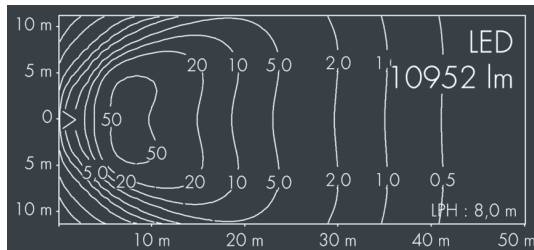

MonoFlood 4

8 204 256 169

4 × 25,5 W, 10952 lm, 3000 K warm white, DALI, axially symmetrical, narrow beam 43° / 62°

Customized solutions and modifications are possible: Special RAL, DB or NCS colours as polyester powder coat, luminaires in 2700 K and other colour temperatures and versions for high ambient temperature.

Specification text

housing made of corrosion-resistant die-cast aluminum AlSi12, polyester powder coated by high-quality and UV-stabilized coating process, Colour: silver grey, all exterior parts are stainless steel, tempered safety glass, anti-reflective coating from 1 side, dark screenprint, silicon gasket, closure with 4 stainless steel screws, for installation on poles Ø 60 - 100 mm, tiltable base made of powder coated aluminum, 2 drilled holes Ø 9 mm, spacing 95 mm, 1 centre hole Ø 13.5 mm, tilt range: 90°, 360° adjustable, cable gland: M20, connecting terminal: 5 pole, highly efficient aluminum reflector, integral driver (DALI), CRI > 80, max 2 SDCM, service life L90/B10 > 50.000 h, Beam angle (FWHM): 43° / 62°, luminous flux: 10952 lm, wattage: 102 W, delivered lumens 108 lm/W, protection type IP67, protection class I, impact resistance IK10, windage area 0,048 m², dimensions (L×H×W): 250 × 176 × 250 mm, weight 6.5 kg

Specification

Wattage	102 W	Beam angle (FWHM)	43° / 62°
Delivered lumens	108 lm/W	Housing colour	silver grey
Light source	LED 3000 K	Power supply cable	Ø 6 – 13 mm
Color Rendering Index	CRI > 80	Protection type	IP67
Colour tolerance	max 2 SDCM	Protection class	I
Lifetime ta 25° C	L90/B10 > 50.000 h	Impact resistance	IK10
Control gear	DALI	Windage area	0,048m ²
Input voltage AC	100 – 280 V	Dimensions	250 × 176 × 250 mm
Input voltage DC	140 – 380 V	Weight	6,50 kg
Voltage protection	4 kV L/N 10 kV L/PE	Max. ambient temperature ta	35°