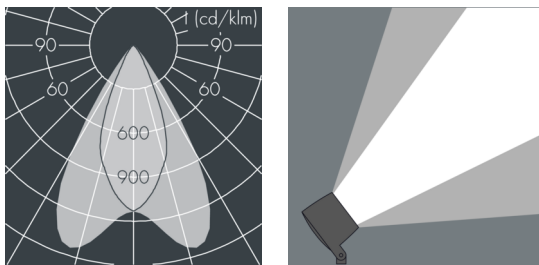

MonoFlood 4

8 204 256 169

4 × 25,5 W, 10952 lm, 3000 K warm white, DALI, axially symmetrical, narrow beam 43° / 62°

Customized solutions and modifications are possible: Special RAL, DB or NCS colours as polyester powder coat, luminaires in 2700 K and other colour temperatures and versions for high ambient temperature.

Specification text

housing made of corrosion-resistant die-cast aluminum AlSi12, polyester powder coated by high-quality and UV-stabilized coating process, Colour: silver grey, all exterior parts are stainless steel, tempered safety glass, anti-reflective coating from 1 side, dark screenprint, silicon gasket, closure with 4 stainless steel screws, for installation on poles Ø 60 - 100 mm, tiltable base made of powder coated aluminum, 2 drilled holes Ø 9 mm, spacing 95 mm, 1 centre hole Ø 13.5 mm, tilt range: 90°, 360° adjustable, cable gland: M20, connecting terminal: 5 pole, highly efficient aluminum reflector, integral driver (DALI), CRI > 80, max 2 SDCM, service life L90/B10 > 50.000 h, Beam angle (FWHM): 43° / 62°, luminous flux: 10952 lm, wattage: 102 W, delivered lumens 108 lm/W, protection type IP67, protection class I, impact resistance IK10, windage area 0,048 m², dimensions (L×H×W): 250 × 176 × 250 mm, weight 6.5 kg

Specification

Wattage	102 W	Beam angle (FWHM)	43° / 62°
Delivered lumens	108 lm/W	Housing colour	silver grey
Light source	LED 3000 K	Power supply cable	Ø 6 – 13 mm
Color Rendering Index	CRI > 80	Protection type	IP67
Colour tolerance	max 2 SDCM	Protection class	I
Lifetime ta 25° C	L90/B10 > 50.000 h	Impact resistance	IK10
Control gear	DALI	Windage area	0,048m ²
Input voltage AC	100 – 280 V	Dimensions	250 × 176 × 250 mm
Input voltage DC	140 – 380 V	Weight	6,50 kg
Voltage protection	4 kV L/N 10 kV L/PE	Max. ambient temperature ta	35°