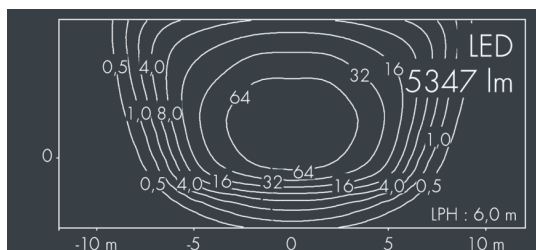

MonoFlood 3

8 203 245 069

52 W, 5347 lm, 4000 K neutral white,
axially symmetrical, narrow beam 45° / 69°

Customized solutions and modifications are possible: Special RAL, DB or NCS colours as polyester powder coat, luminaires in 2700 K and other colour temperatures and versions for high ambient temperature.

Specification text

housing made of corrosion-resistant die-cast aluminum AlSi12, polyester powder coated by high-quality and UV-stabilized coating process, Colour: black RAL 7021, all exterior parts are stainless steel, tempered safety glass, anti-reflective coating from 1 side, dark screenprint, silicon gasket, closure with 4 stainless steel screws, for installation on poles \varnothing 60 - 100 mm, tiltable base made of powder coated aluminum, 2 drilled holes \varnothing 9 mm, spacing 95 mm, 1 centre hole \varnothing 13.5 mm, tilt range: 90°, 360° adjustable, cable gland: M20, connecting terminal: 3 pole, highly efficient aluminum reflector, integral driver (AC/DC), CRI > 85, 2 SCDM, service life $L_{90}/B_{10} > 50.000$ h, Beam angle (FWHM): 45° / 69°, luminous flux: 5347 lm, wattage: 52 W, delivered lumens 103 lm/W, protection type IP67, protection class I, impact resistance IK10, windage area 0,034 m², dimensions (L×H×W): 200 × 156 × 200 mm, weight 4.4 kg

Specification

Wattage	52 W	Beam angle (FWHM)	45° / 69°
Delivered lumens	103 lm/W	Housing colour	black RAL 7021
Light source	LED 4000 K	Protection type	IP67
Color Rendering Index	CRI > 85	Protection class	I
Colour tolerance	2 SCDM	Impact resistance	IK10
Lifetime ta 25° C	$L_{90}/B_{10} > 50.000$ h	Windage area	0,034m ²
Control gear	on / off	Dimensions	200 × 156 × 200 mm
Input voltage AC	220 – 240 V	Weight	4,40 kg
Input voltage DC	220 – 240 V	Max. ambient temperature ta	30°
Luminaires per B16A / C16A	30 / 51		