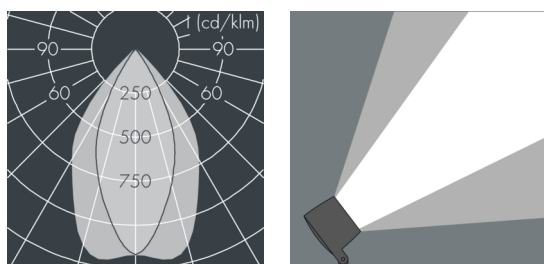

MonoFlood 3

8 203 245 069

52 W, 5347 lm, 4000 K neutral white,
axially symmetrical, narrow beam 45° / 69°

Customized solutions and modifications are possible: Special RAL, DB or NCS colours as polyester powder coat, luminaires in 2700 K and other colour temperatures and versions for high ambient temperature.

Specification text

housing made of corrosion-resistant die-cast aluminum AlSi12, polyester powder coated by high-quality and UV-stabilized coating process, Colour: black RAL 7021, all exterior parts are stainless steel, tempered safety glass, anti-reflective coating from 1 side, dark screenprint, silicon gasket, closure with 4 stainless steel screws, for installation on poles \varnothing 60 - 100 mm, tiltable base made of powder coated aluminum, 2 drilled holes \varnothing 9 mm, spacing 95 mm, 1 centre hole \varnothing 13.5 mm, tilt range: 90°, 360° adjustable, cable gland: M20, connecting terminal: 3 pole, highly efficient aluminum reflector, integral driver (AC/DC), CRI > 85, 2 SCDM, service life $L_{90}/B_{10} > 50.000$ h, Beam angle (FWHM): 45° / 69°, luminous flux: 5347 lm, wattage: 52 W, delivered lumens 103 lm/W, protection type IP67, protection class I, impact resistance IK10, windage area 0,034 m², dimensions (L×H×W): 200 × 156 × 200 mm, weight 4.4 kg

Specification

Wattage	52 W	Beam angle (FWHM)	45° / 69°
Delivered lumens	103 lm/W	Housing colour	black RAL 7021
Light source	LED 4000 K	Protection type	IP67
Color Rendering Index	CRI > 85	Protection class	I
Colour tolerance	2 SCDM	Impact resistance	IK10
Lifetime ta 25° C	$L_{90}/B_{10} > 50.000$ h	Windage area	0,034m ²
Control gear	on / off	Dimensions	200 × 156 × 200 mm
Input voltage AC	220 – 240 V	Weight	4,40 kg
Input voltage DC	220 – 240 V	Max. ambient temperature ta	30°
Luminaires per B16A / C16A	30 / 51		