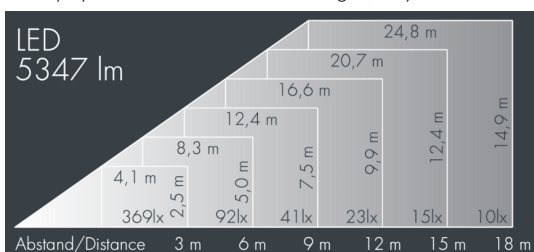

Monoflood 3

8 203 055 169

52 W, 5347 lm, 4000 K neutral white, DALI, axially symmetrical, narrow beam 45° / 69°

Customized solutions and modifications are possible: Special RAL, DB or NCS colours as polyester powder coat, luminaires in 2700 K and other colour temperatures and versions for high ambient temperature.

Specification text

housing made of corrosion-resistant die-cast aluminum AlSi12, polyester powder coated by high-quality and UV-stabilized coating process, Colour: silver grey, all exterior parts are stainless steel, tempered safety glass, anti-reflective coating from 1 side, dark screenprint, silicon gasket, closure with 4 stainless steel screws, mounting bracket: 2 drilled holes \varnothing 7 mm, spacing 30 - 40 mm, 1 centre hole \varnothing 17 mm, tilt range: 180°, cable gland: M20, connecting terminal: 5 pole, highly efficient aluminum reflector, integral driver (DALI), CRI > 85, 2 SCDM, service life L_{90}/B_{10} > 50.000 h, Beam angle (FWHM): 45° / 69°, luminous flux: 5347 lm, wattage: 52 W, delivered lumens 103 lm/W, protection type IP67, protection class I, impact resistance IK10, windage area 0,032 m², dimensions (LxHxW): 200 x 156 x 200 mm, weight 4.2 kg

IP67 IK10

Specification

Wattage	52 W	Beam angle (FWHM)	45° / 69°
Delivered lumens	103 lm/W	Housing colour	silver grey
Light source	LED 4000 K	Power supply cable	\varnothing 6 - 13 mm
Color Rendering Index	CRI > 85	Protection type	IP67
Colour tolerance	2 SCDM	Protection class	I
Lifetime ta 25° C	L_{90}/B_{10} > 50.000 h	Impact resistance	IK10
Control gear	DALI	Windage area	0,032m ²
Input voltage AC	220 - 240 V	Dimensions	200 x 156 x 200 mm
Input voltage DC	220 - 240 V	Weight	4,20 kg
Voltage protection	3 kV L/N 4 kV L/PE	Max. ambient temperature ta	30°
Luminaires per B16A / C16A	30 / 51		