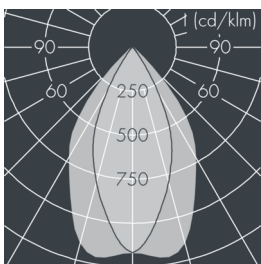

Monoflood 3

8 203 055 169

52 W, 5347 lm, 4000 K neutral white, DALI, axially symmetrical, narrow beam 45° / 69°

Customized solutions and modifications are possible: Special RAL, DB or NCS colours as polyester powder coat, luminaires in 2700 K and other colour temperatures and versions for high ambient temperature.

Specification text

housing made of corrosion-resistant die-cast aluminum AlSi12, polyester powder coated by high-quality and UV-stabilized coating process, Colour: silver grey, all exterior parts are stainless steel, tempered safety glass, anti-reflective coating from 1 side, dark screenprint, silicon gasket, closure with 4 stainless steel screws, mounting bracket: 2 drilled holes \varnothing 7 mm, spacing 30 - 40 mm, 1 centre hole \varnothing 17 mm, tilt range: 180°, cable gland: M20, connecting terminal: 5 pole, highly efficient aluminum reflector, integral driver (DALI), CRI > 85, 2 SCDM, service life L_{90}/B_{10} > 50.000 h, Beam angle (FWHM): 45° / 69°, luminous flux: 5347 lm, wattage: 52 W, delivered lumens 103 lm/W, protection type IP67, protection class I, impact resistance IK10, windage area 0,032 m², dimensions (LxHxW): 200 x 156 x 200 mm, weight 4.2 kg

IP67 IK10

Specification

Wattage	52 W	Beam angle (FWHM)	45° / 69°
Delivered lumens	103 lm/W	Housing colour	silver grey
Light source	LED 4000 K	Power supply cable	\varnothing 6 - 13 mm
Color Rendering Index	CRI > 85	Protection type	IP67
Colour tolerance	2 SCDM	Protection class	I
Lifetime ta 25° C	L_{90}/B_{10} > 50.000 h	Impact resistance	IK10
Control gear	DALI	Windage area	0,032m ²
Input voltage AC	220 - 240 V	Dimensions	200 x 156 x 200 mm
Input voltage DC	220 - 240 V	Weight	4,20 kg
Voltage protection	3 kV L/N 4 kV L/PE	Max. ambient temperature ta	30°
Luminaires per B16A / C16A	30 / 51		